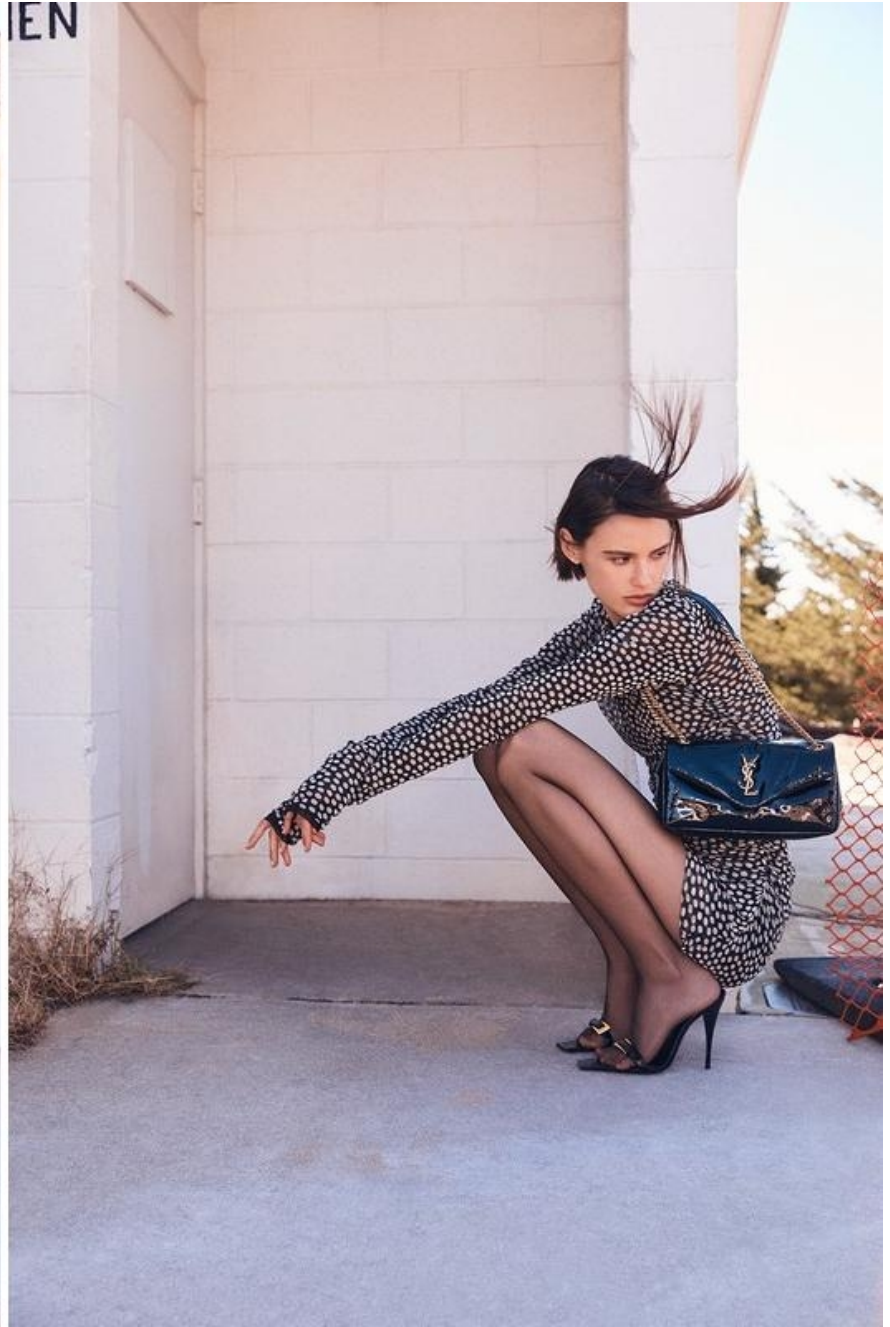

ALEYNA FITZGERALD

ALEyna FITZGERALD

HEIGHT 5' 10 1/2 HAIR DARK BROWN EYES BROWN BUST 31 WAIST 24 HIPS 34 SHOE 8 1/2

ALEYNA FITZGERALD

HEIGHT 5' 10 1/2 HAIR DARK BROWN EYES BROWN BUST 31 WAIST 24 HIPS 34 SHOE 8 1/2

ALEYNA FITZGERALD

HEIGHT 5' 10 1/2 HAIR DARK BROWN EYES BROWN BUST 31 WAIST 24 HIPS 34 SHOE 8 1/2

ALEyna FITZGERALD

HEIGHT 5' 10 1/2 HAIR DARK BROWN EYES BROWN BUST 31 WAIST 24 HIPS 34 SHOE 8 1/2

Some like it hot

Anthony Vaccarello's latest offering for Saint Laurent, as worn by Aleyna Fitzgerald, simmers with all the grown-up sensuality, second-skin slink and generous helpings of after-dark black we've come to expect from the Parisian house.