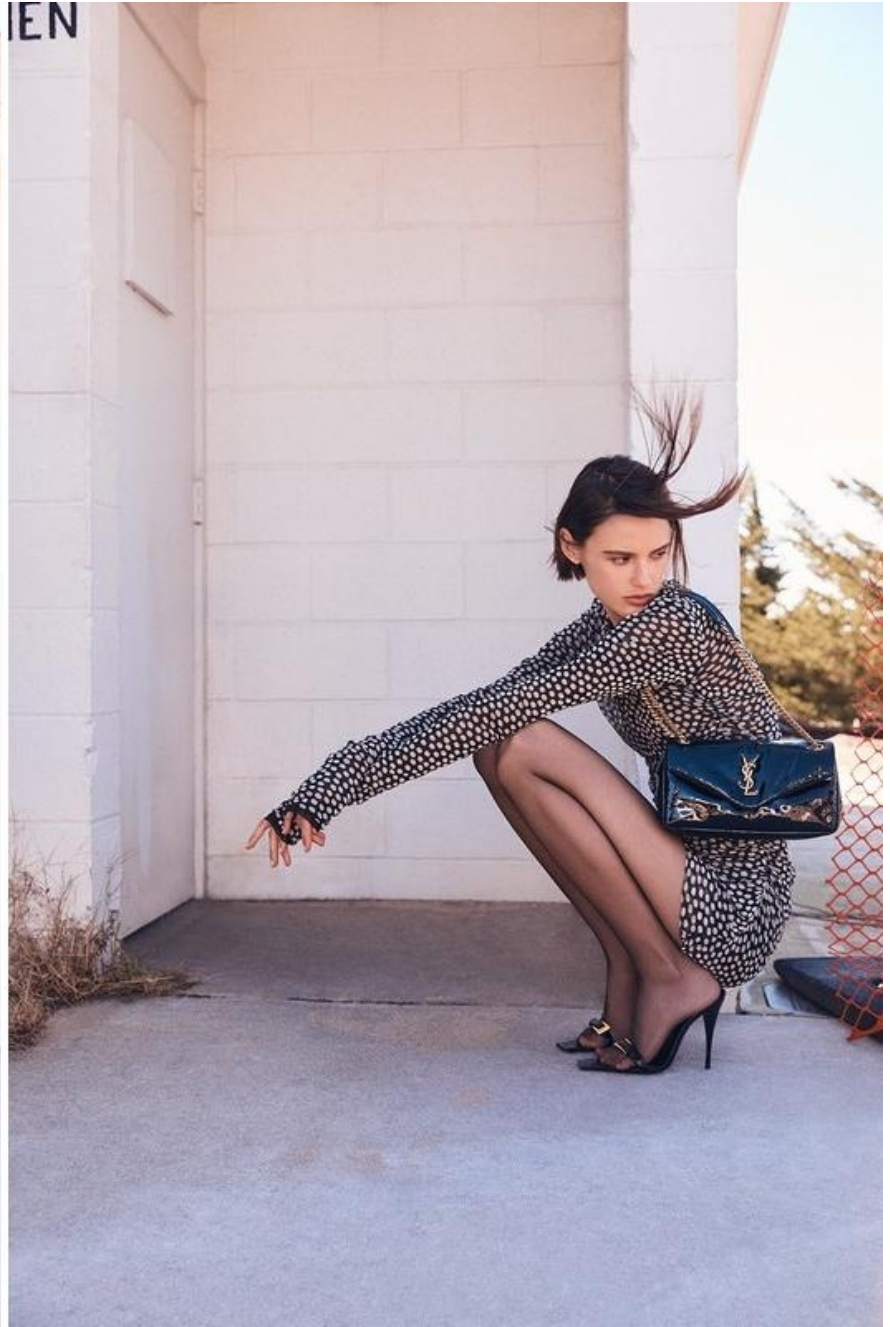

ALEYNA FITZGERALD

ALEYNA FITZGERALD

HEIGHT 5' 10 1/2 HAIR DARK BROWN EYES BROWN BUST 31 WAIST 24 HIPS 34 SHOE 8 1/2

ALEYNA FITZGERALD

HEIGHT 5' 10 1/2 HAIR DARK BROWN EYES BROWN BUST 31 WAIST 24 HIPS 34 SHOE 8 1/2

ALEYNA FITZGERALD

HEIGHT 5' 10 1/2 HAIR DARK BROWN EYES BROWN BUST 31 WAIST 24 HIPS 34 SHOE 8 1/2

ALEYNA FITZGERALD

HEIGHT 5' 10 1/2 HAIR DARK BROWN EYES BROWN BUST 31 WAIST 24 HIPS 34 SHOE 8 1/2

Some like it hot

Anthony Vaccarello's latest offering for Saint Laurent, as worn by Aleyna Fitzgerald, simmers with all the grown-up sensuality, second-skin slink and generous helpings of after-dark black we've come to expect from the Parisian house.