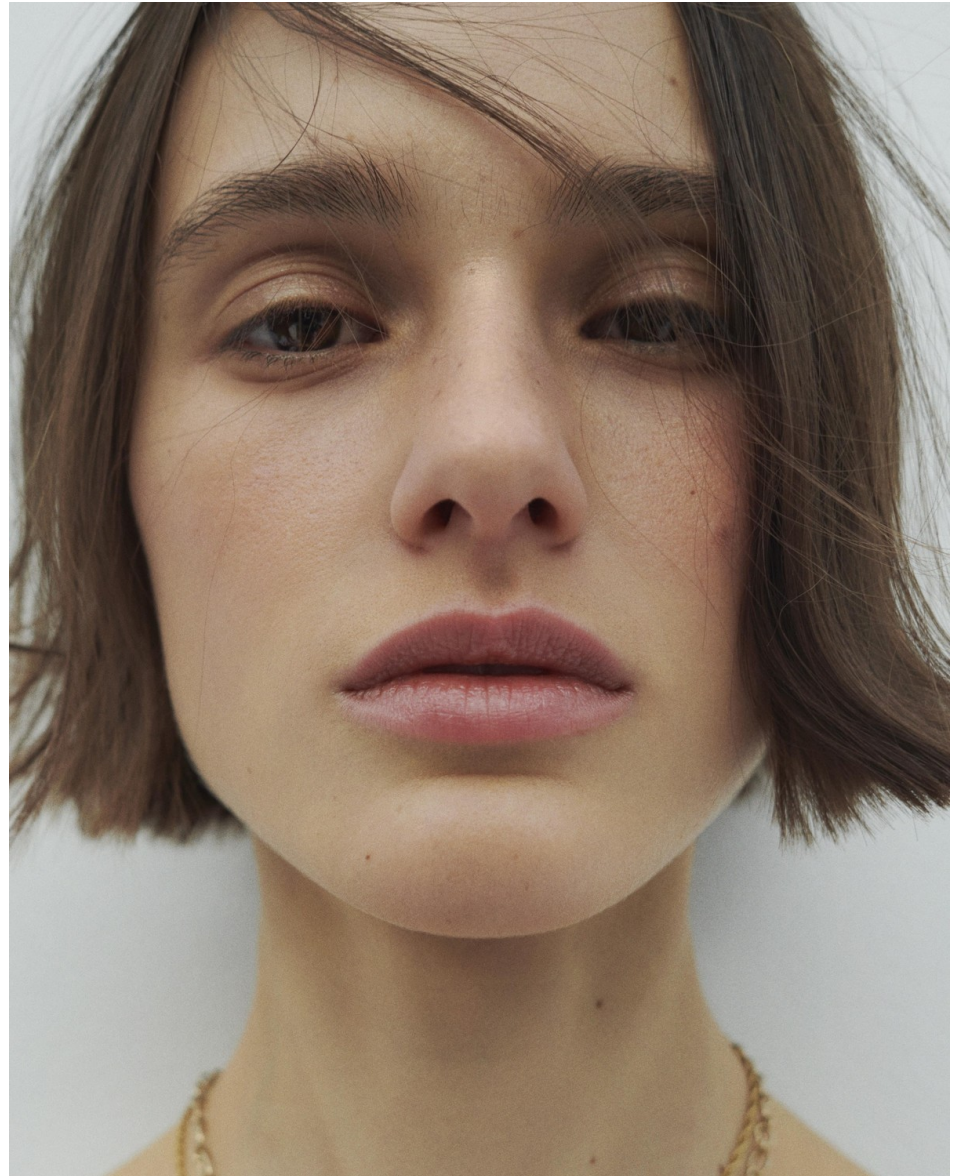

HEIGHT *5' 10 1/2*
HAIR *DARK BROWN*
EYES *BROWN*
BUST *31*
WAIST *24*
HIPS *34*
SHOE *8 1/2*

dna
MODEL MANAGEMENT LLC

555 WEST 25TH ST, 6TH FL NEW YORK, NY 10001 TEL. 212.226.0080 FAX 212.226.7711 dnamodels.com

ALEYNA FITZGERALD