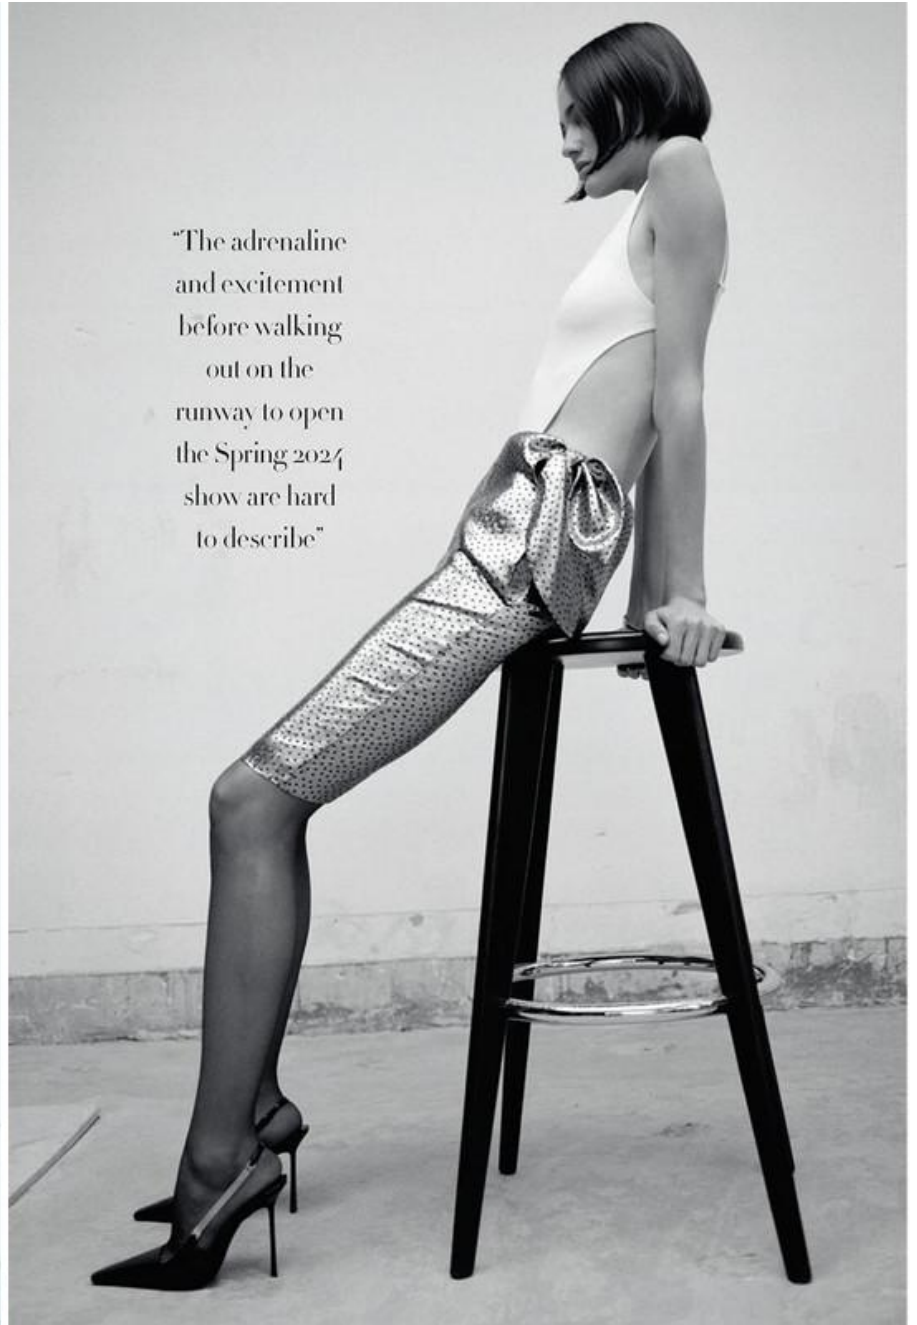

ALEYNA FITZGERALD

HEIGHT 5' 10 1/2 HAIR DARK BROWN EYES BROWN BUST 31 WAIST 24 HIPS 34 SHOE 8 1/2

Harper's BAZAAR \ Saint Laurent

All images courtesy of Saint Laurent.

"The adrenaline
and excitement
before walking
out on the
runway to open
the Spring 2024
show are hard
to describe"