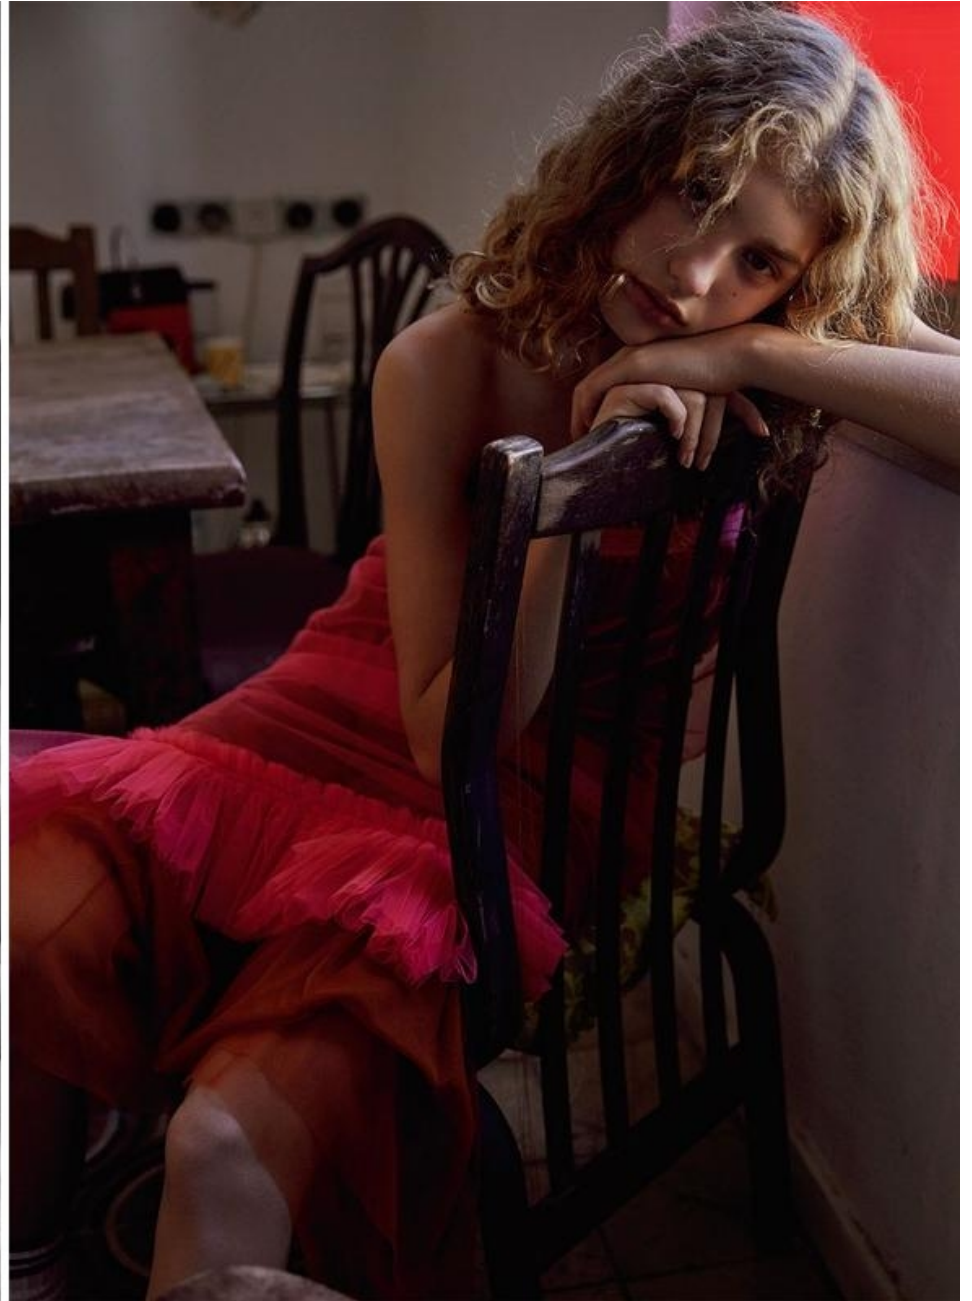

DORIT REVELIS

HEIGHT 5'9 1/2 HAIR *BLONDE* EYES *BLUE/GREEN* BUST 34 WAIST 26 1/2 HIPS 36 SHOE 8 1/2