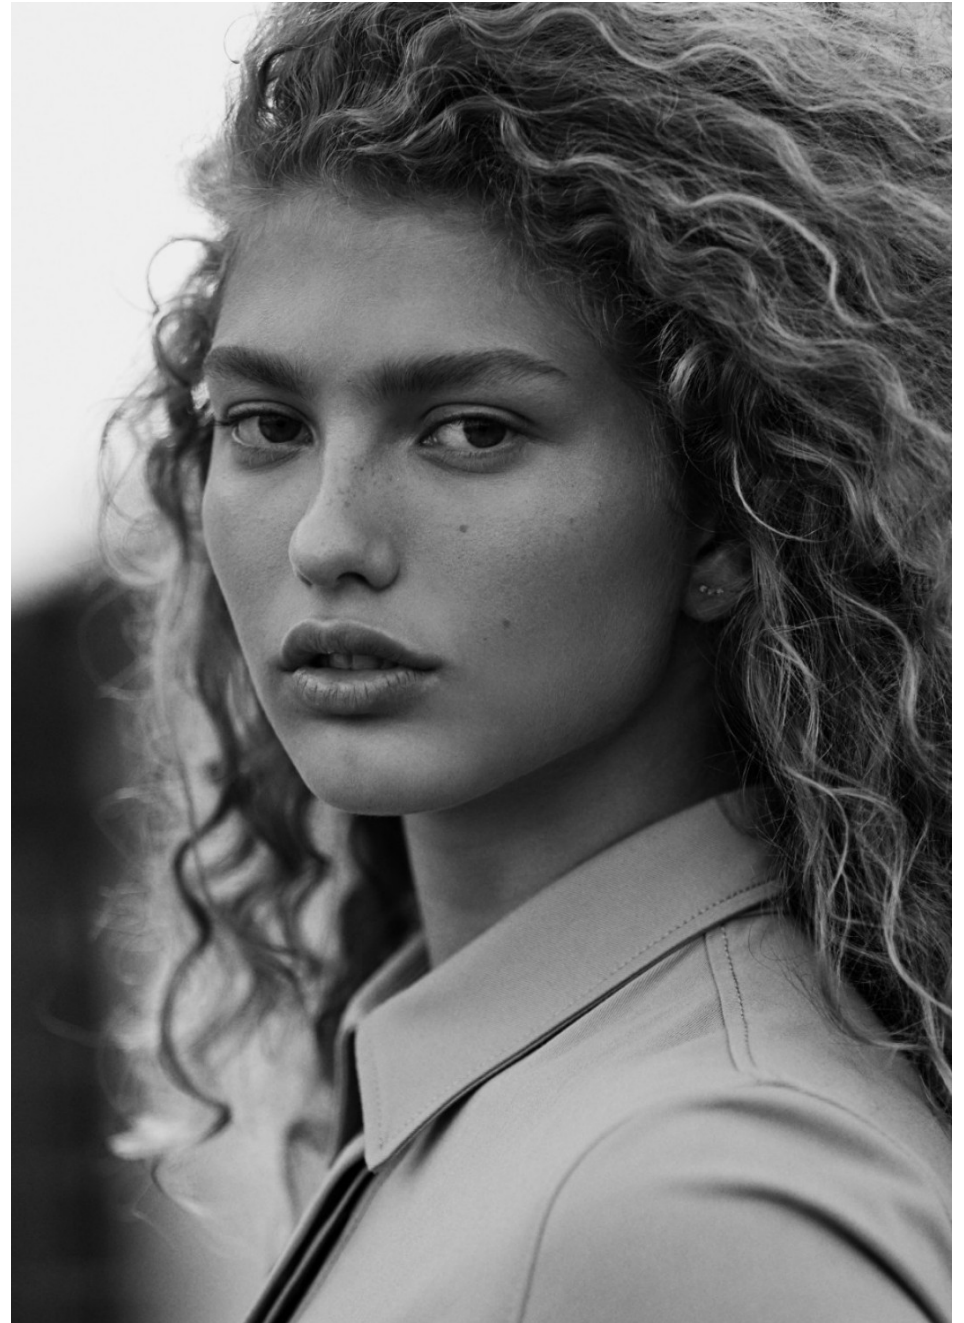

DORIT REVELIS

Dorit wears swimsuit by Topshop — Previous page: Iselin wears top by Editions M.R and trousers by Raf Simons

239

Dorit wears dress and coat by Balenciaga — Page 240-241: Iselin wears jumpsuit by Joseph