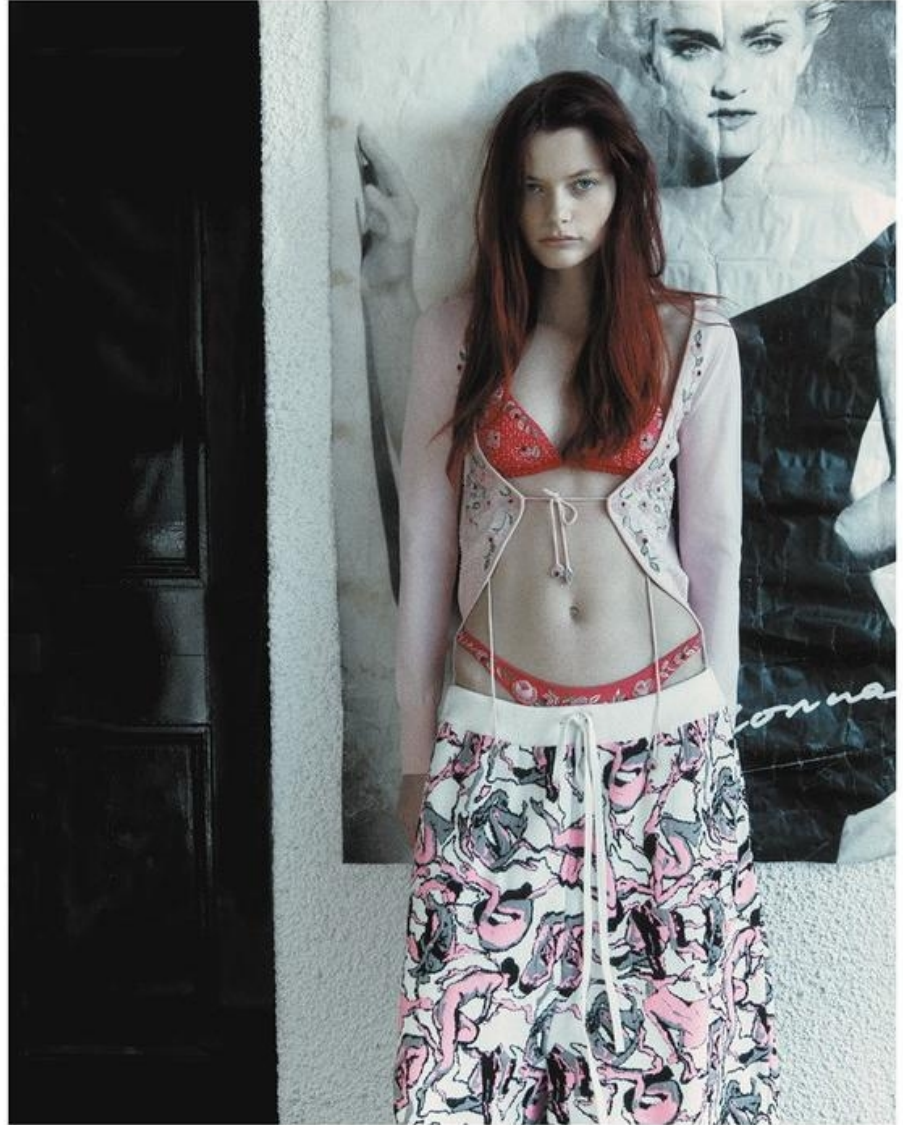

THE PRETTY IN PINK

LOUISE ROBERT

HEIGHT 5' 11 HAIR RED EYES BLUE BUST 31 WAIST 25 HIPS 34 SHOE 8 1/2