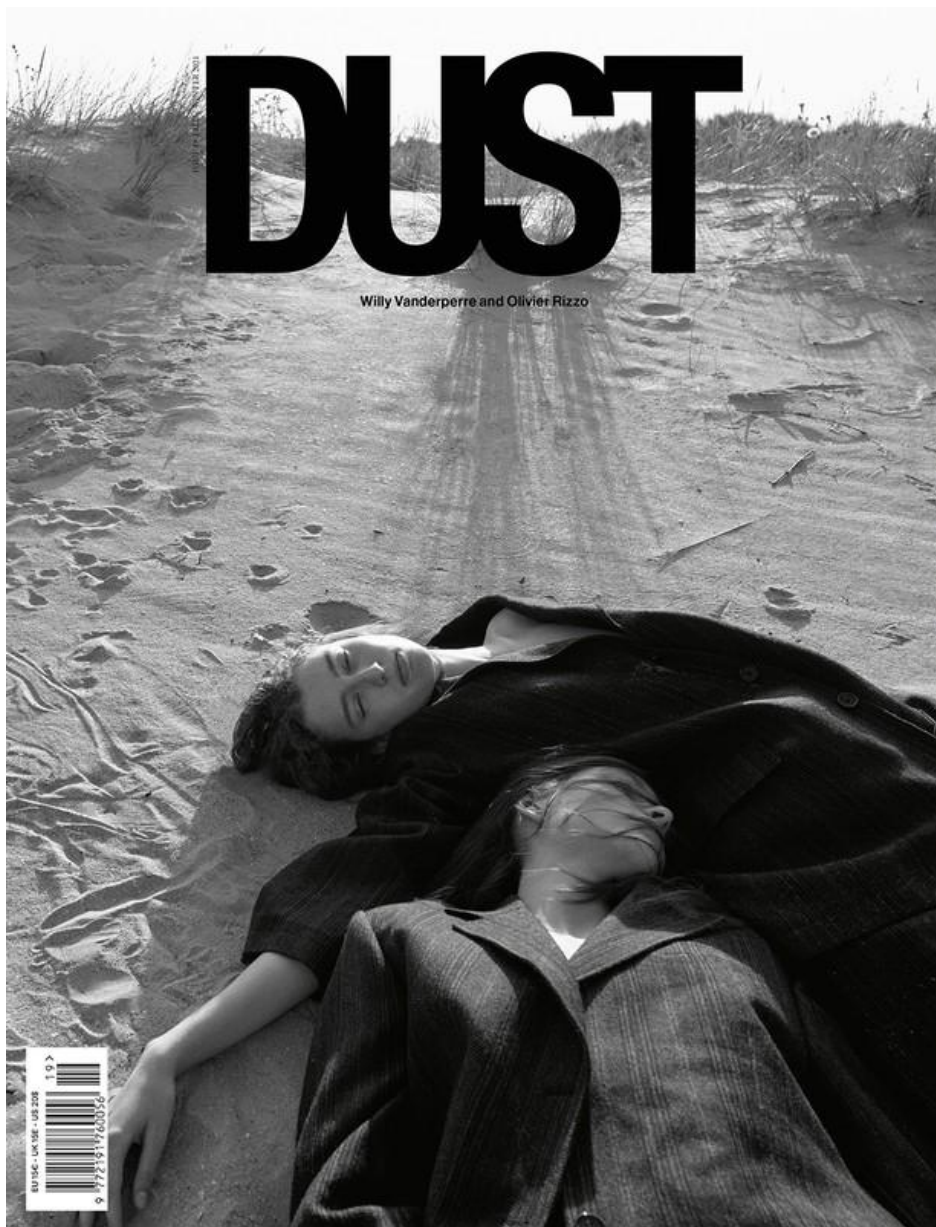

HAIR BY JANEY KOSKINEN @ HAIR - COMMERCE MANAGED BY ANNA HANNA @ HAIR & MAKEUP MANAGED BY JACLYN DEBAILL

SELF SERVICE NY&NJ SPRING/SUMMER 2021 101 SELF SERVICE NY&NJ SPRING/SUMMER 2021

LOUISE ROBERT

HEIGHT 5' 11 HAIR RED EYES BLUE BUST 31 WAIST 25 HIPS 34 SHOE 8 1/2