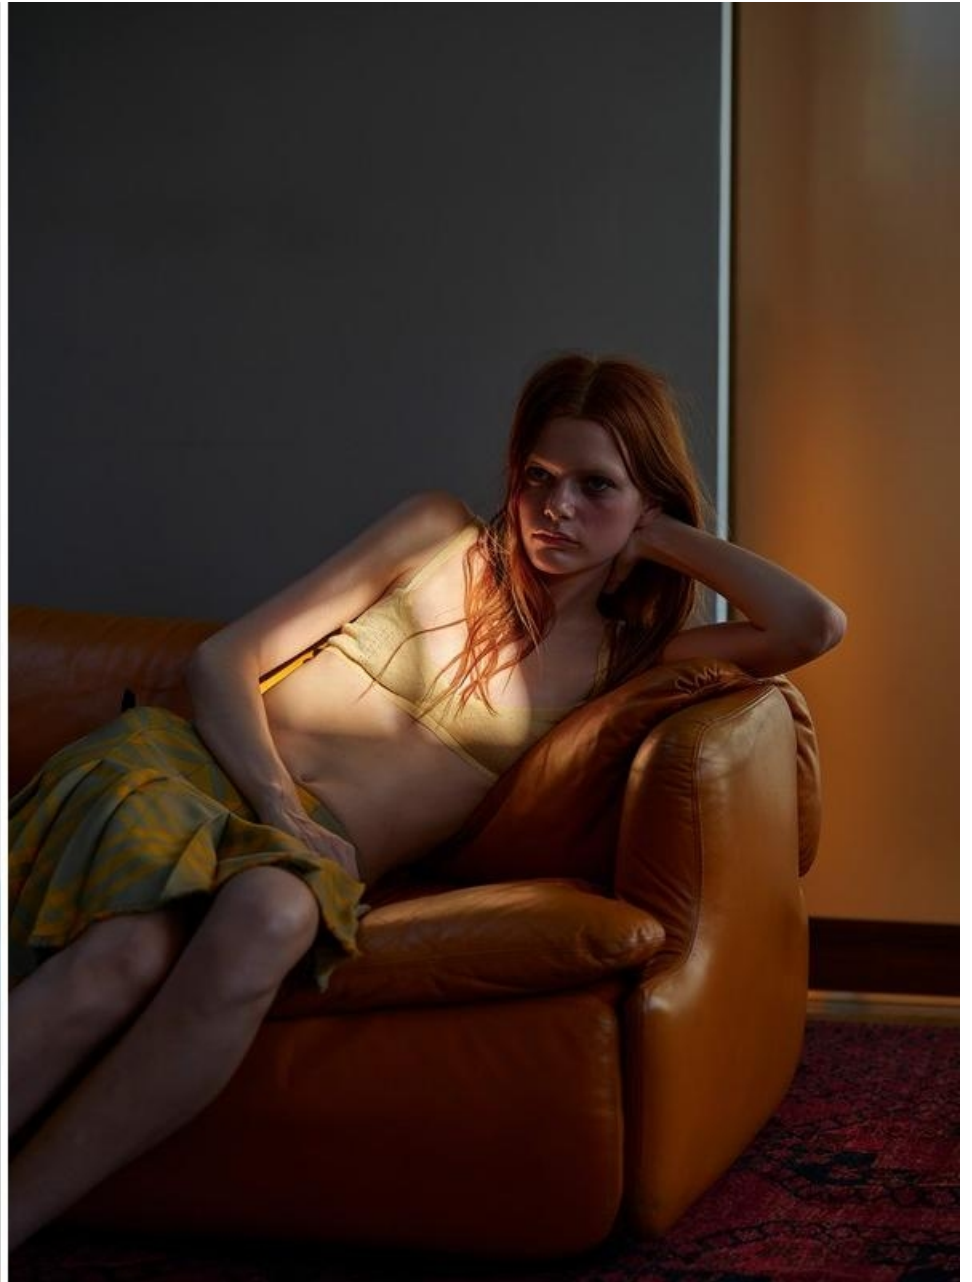

LOUISE ROBERT

HEIGHT 5' 11 HAIR *RED* EYES *BLUE* BUST 31 WAIST 25 HIPS 34 SHOE 8 1/2

LOUISE ROBERT

HEIGHT 5' 11 HAIR *RED* EYES *BLUE* BUST 31 WAIST 25 HIPS 34 SHOE 8 1/2

LOUISE ROBERT

HEIGHT 5' 11 HAIR *RED* EYES *BLUE* BUST 31 WAIST 25 HIPS 34 SHOE 8 1/2