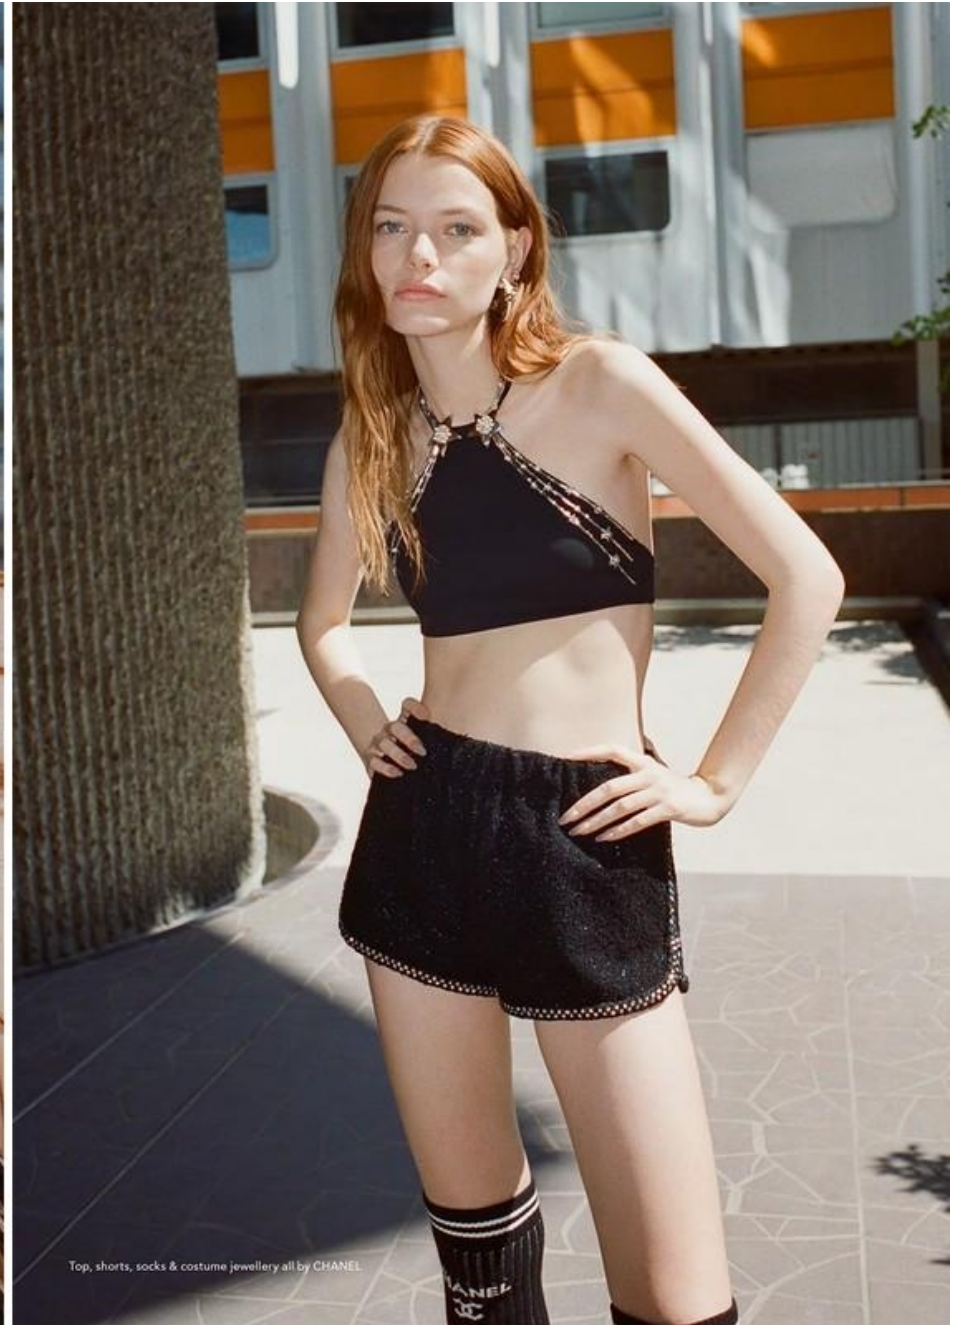

LOUISE ROBERT

HEIGHT 5' 11 HAIR RED EYES BLUE BUST 31 WAIST 25 HIPS 34 SHOE 8 1/2