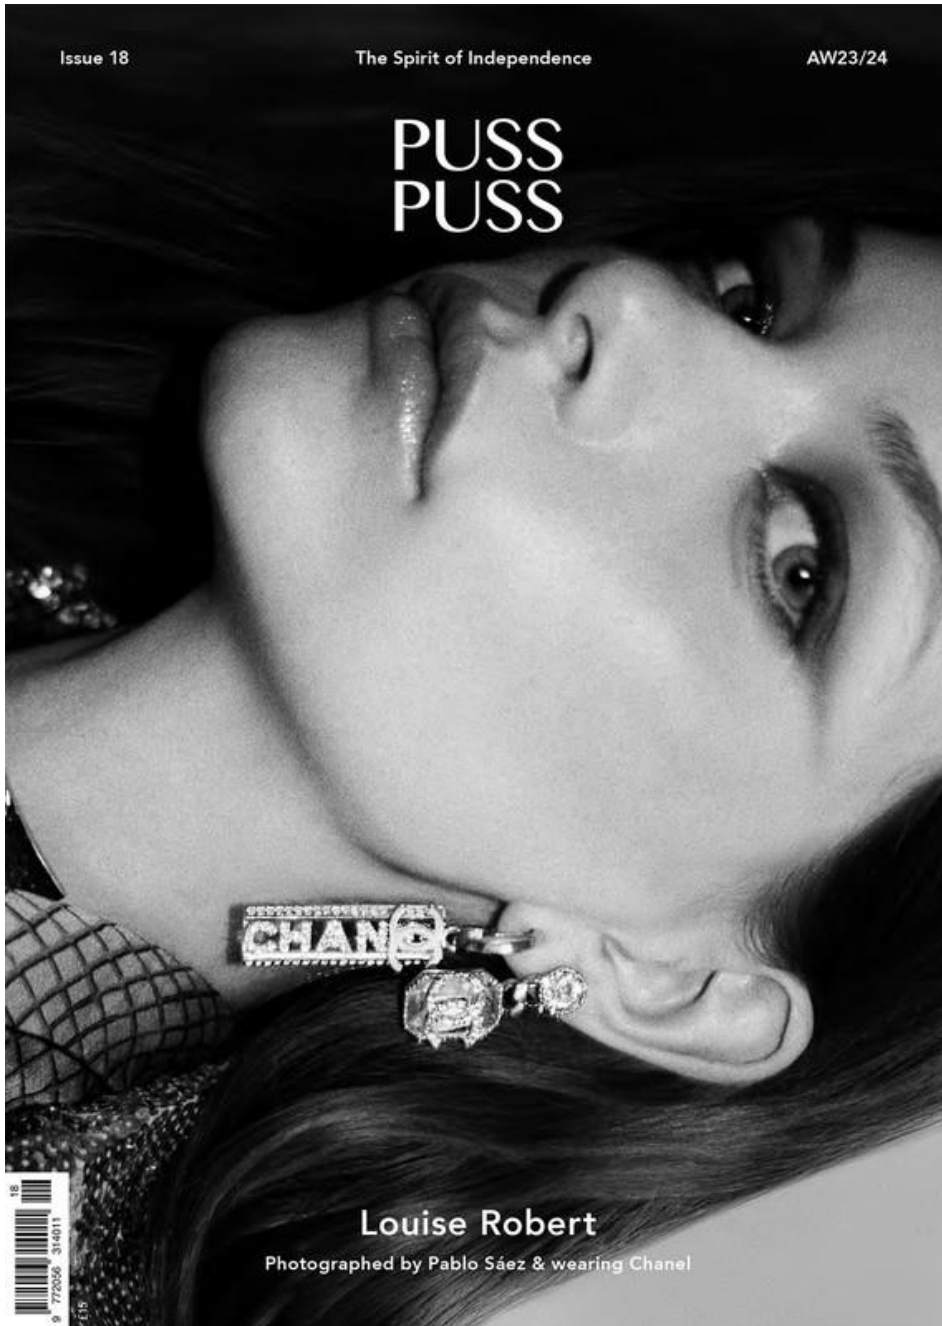

LOUISE ROBERT

HEIGHT 5' 11 HAIR RED EYES BLUE BUST 31 WAIST 25 HIPS 34 SHOE 8 1/2

LOUISE ROBERT

HEIGHT 5' 11 HAIR *RED* EYES *BLUE* BUST 31 WAIST 25 HIPS 34 SHOE 8 1/2

LOUISE ROBERT

HEIGHT 5' 11 HAIR *RED* EYES *BLUE* BUST 31 WAIST 25 HIPS 34 SHOE 8 1/2