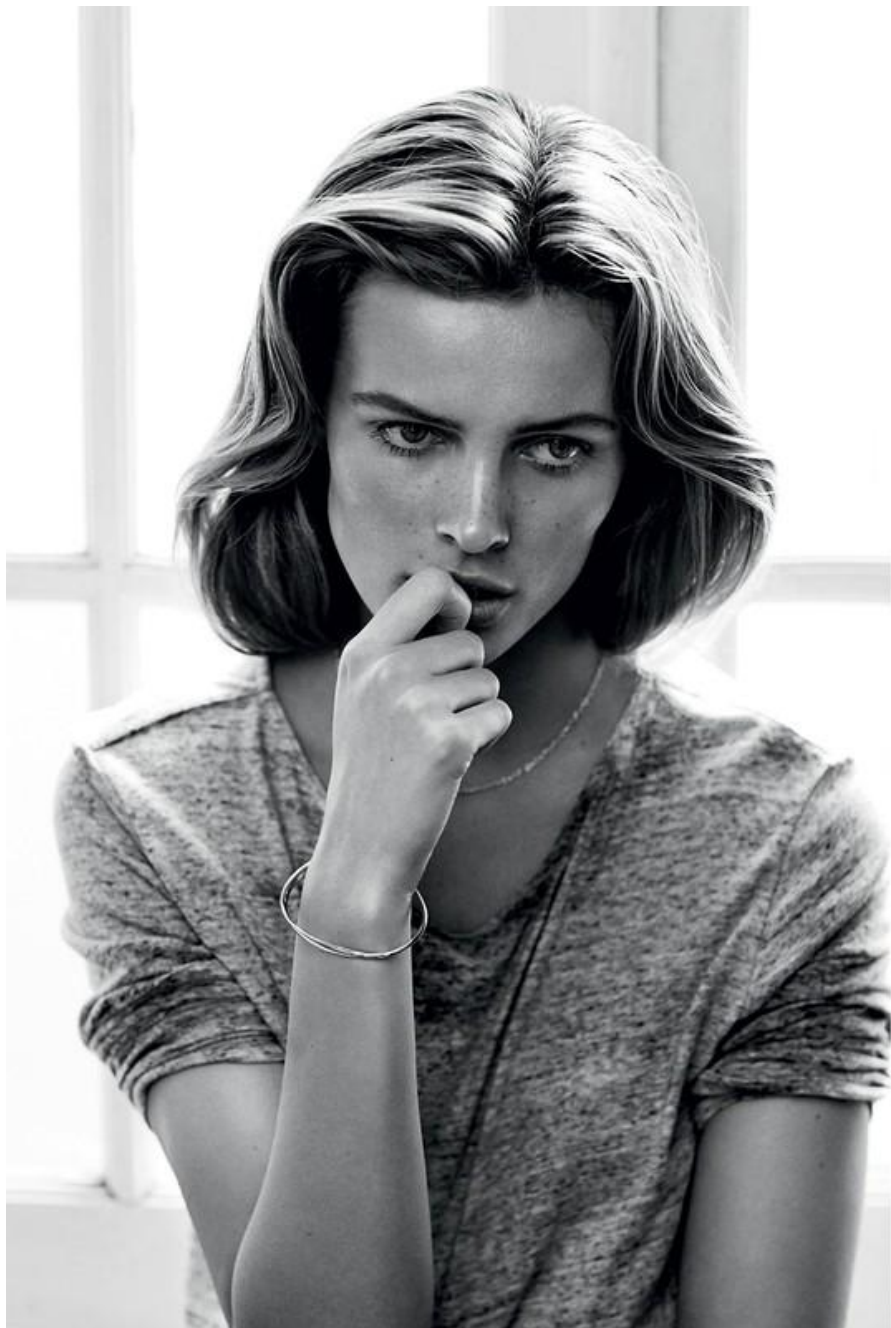

EDITA VILKEVICIUTE

HEIGHT 5'9 HAIR *BLONDE* EYES *BLUE/GREEN* BUST 32 WAIST 23 HIPS 34 SHOE 8