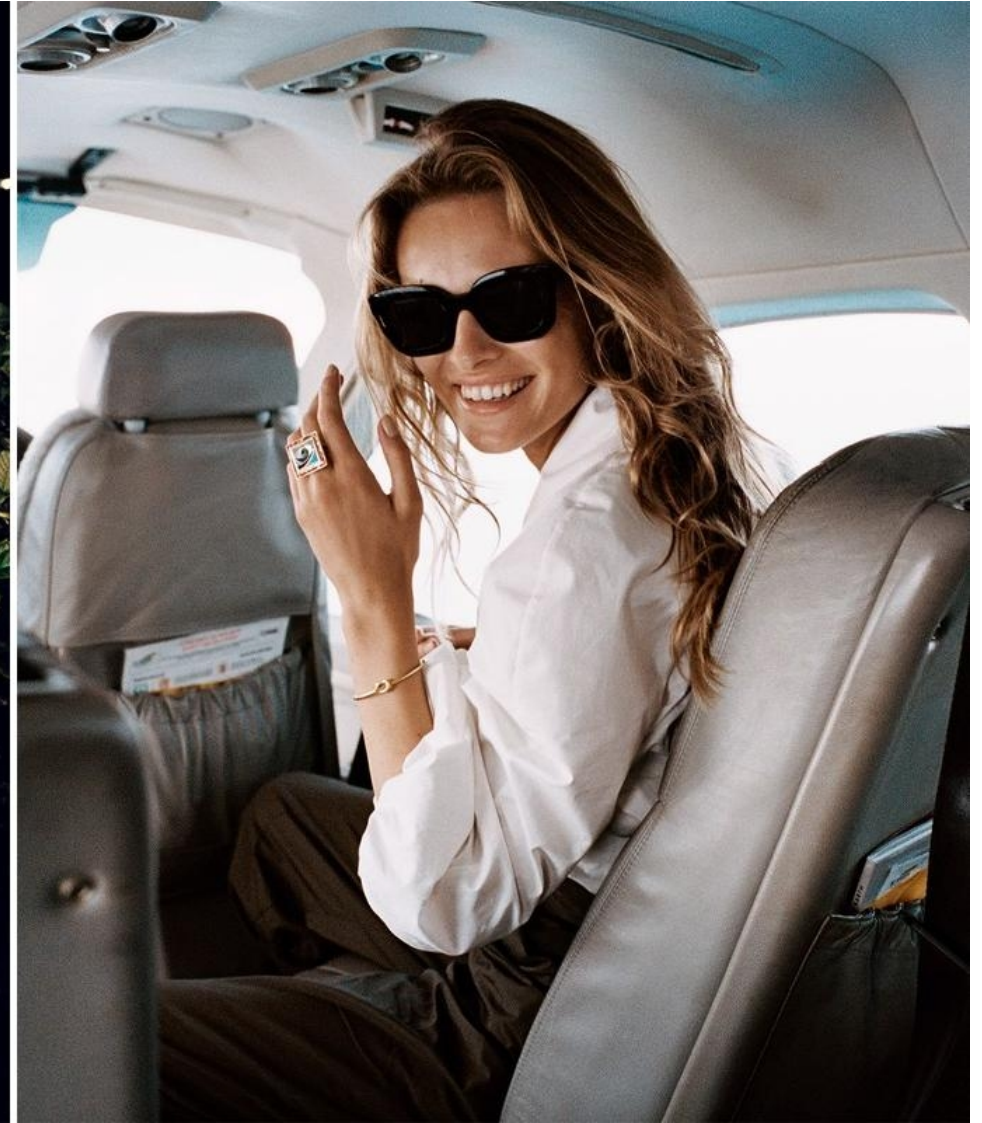

EDITA VILKEVICIUTE

HEIGHT 5'9 HAIR *BLONDE* EYES *BLUE/GREEN* BUST 32 WAIST 23 HIPS 34 SHOE 8