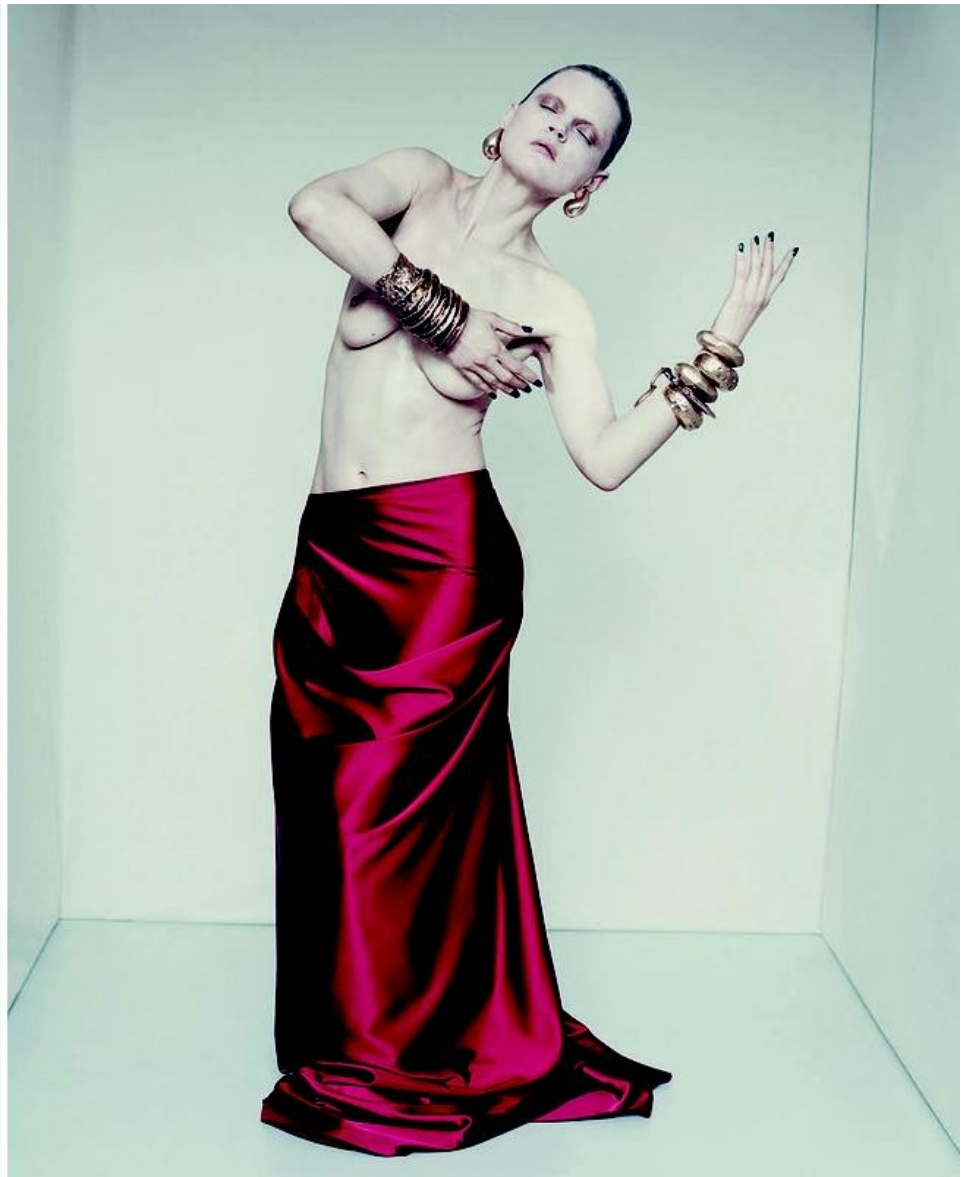

GUINEVERE VAN SEENUS

HEIGHT 5'9 1/2 HAIR *BLONDE* EYES *BLUE* BUST 34 WAIST 25 HIPS 36 SHOE 10