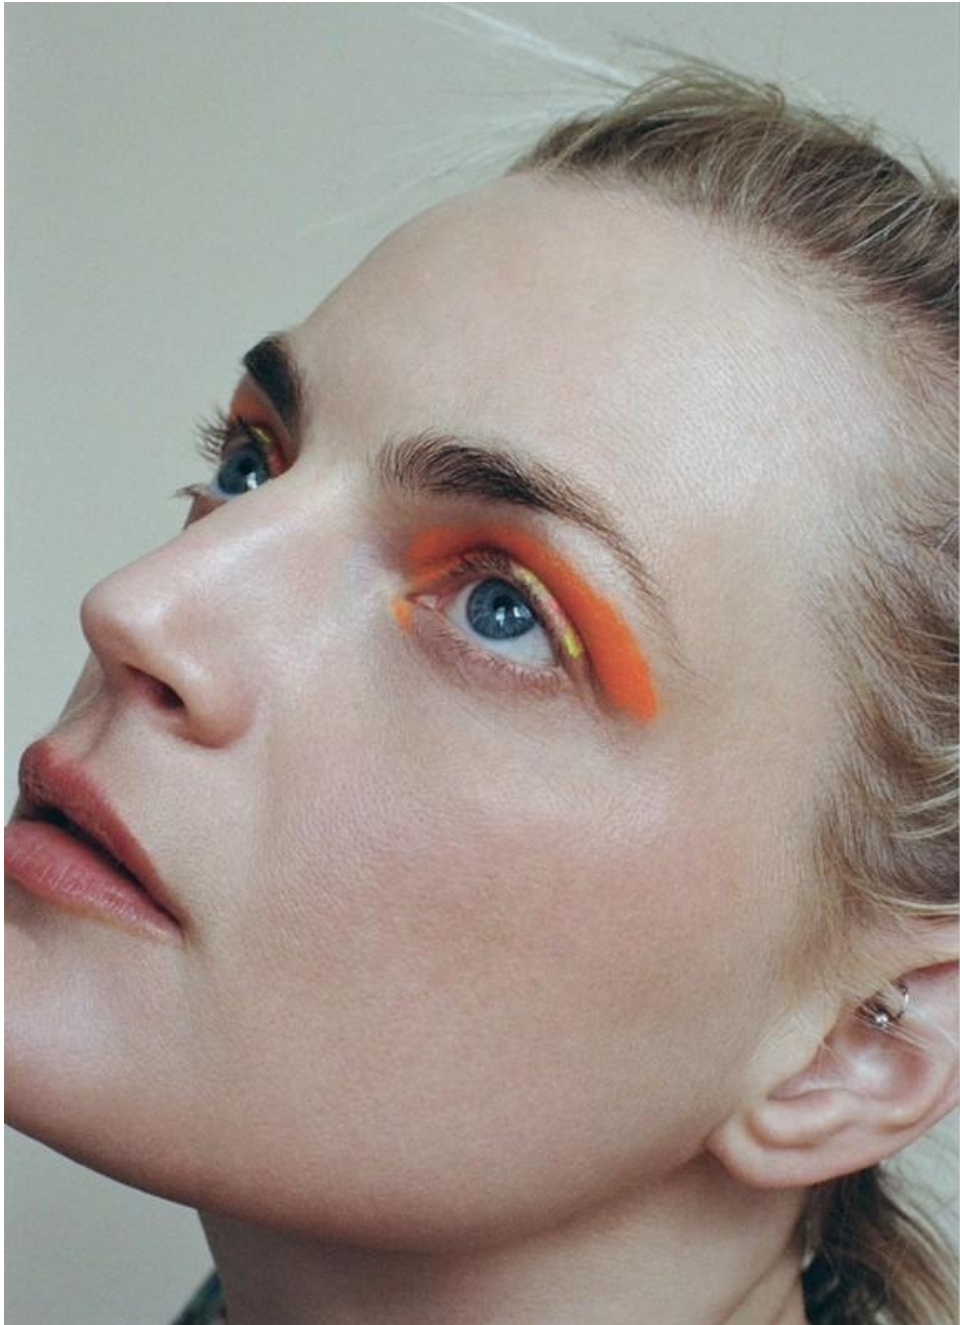

GUINEVERE VAN SEENUS

HEIGHT 5'9 1/2 HAIR *BLONDE* EYES *BLUE* BUST 34 WAIST 25 HIPS 36 SHOE 10