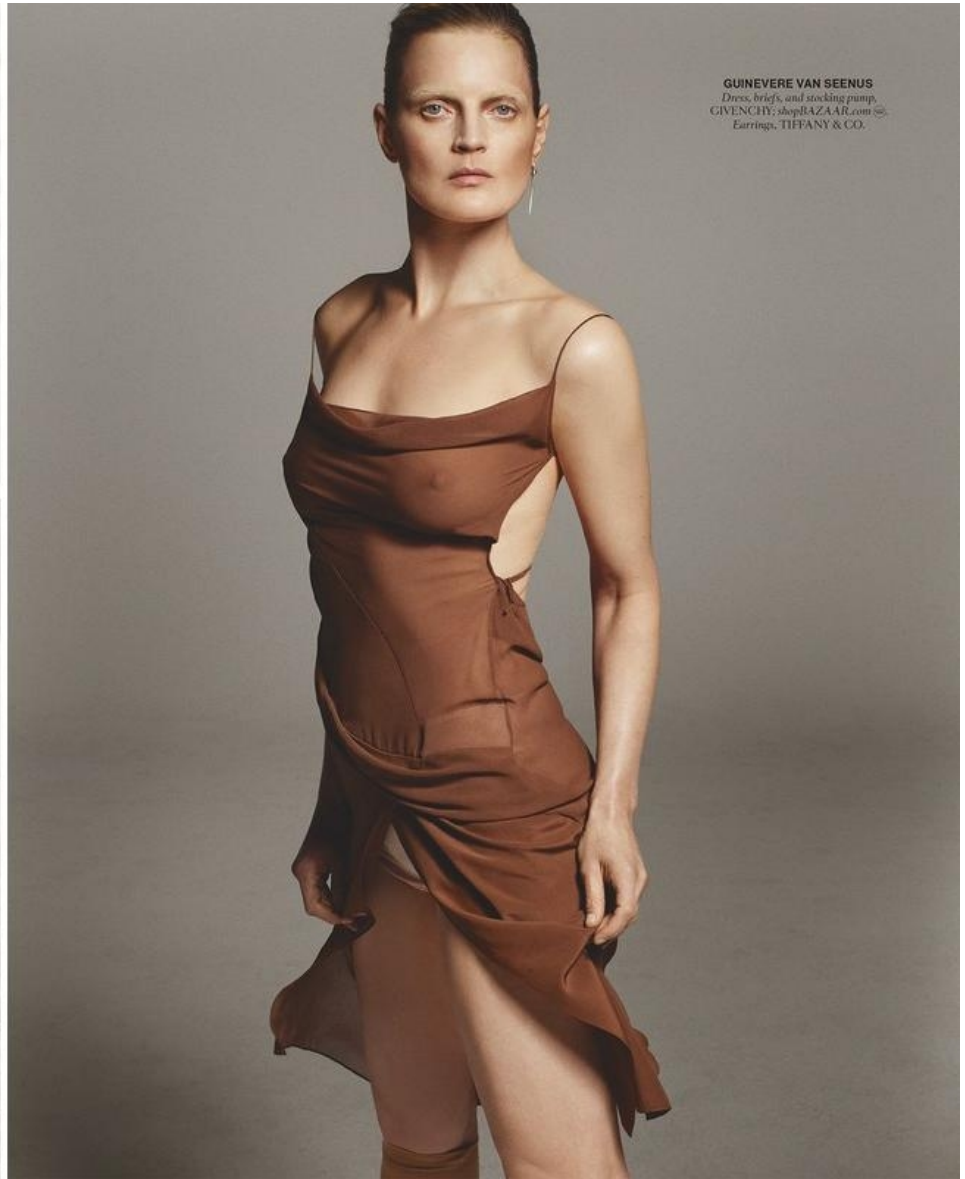

HEIGHT *5'9 1/2*
HAIR *BLONDE*
EYES *BLUE*
BUST *34*
WAIST *25*
HIPS *36*
SHOE *10*

dna
MODEL MANAGEMENT LLC

555 WEST 25TH ST, 6TH FL NEW YORK, NY 10001 TEL. 212.226.0080 FAX 212.226.7711 dnamodels.com

GUINEVERE VAN SEENUS

GUINEVERE VAN SEENUS

HEIGHT 5'9 1/2 HAIR *BLONDE* EYES *BLUE* BUST 34 WAIST 25 HIPS 36 SHOE 10

CHARACTER BUILDING
Details such as an off-kilter collar and a pair of sparkling loafers add punch to monochromatic ensembles.
Guinevere van Seenus in a Loewe shirt, Tom Binns Studio necklace and her own earring. Opposite:
Anne-Catherine Lacroix in a Valentino jacket and pants, Alexander McQueen earrings and Gucci shoes.