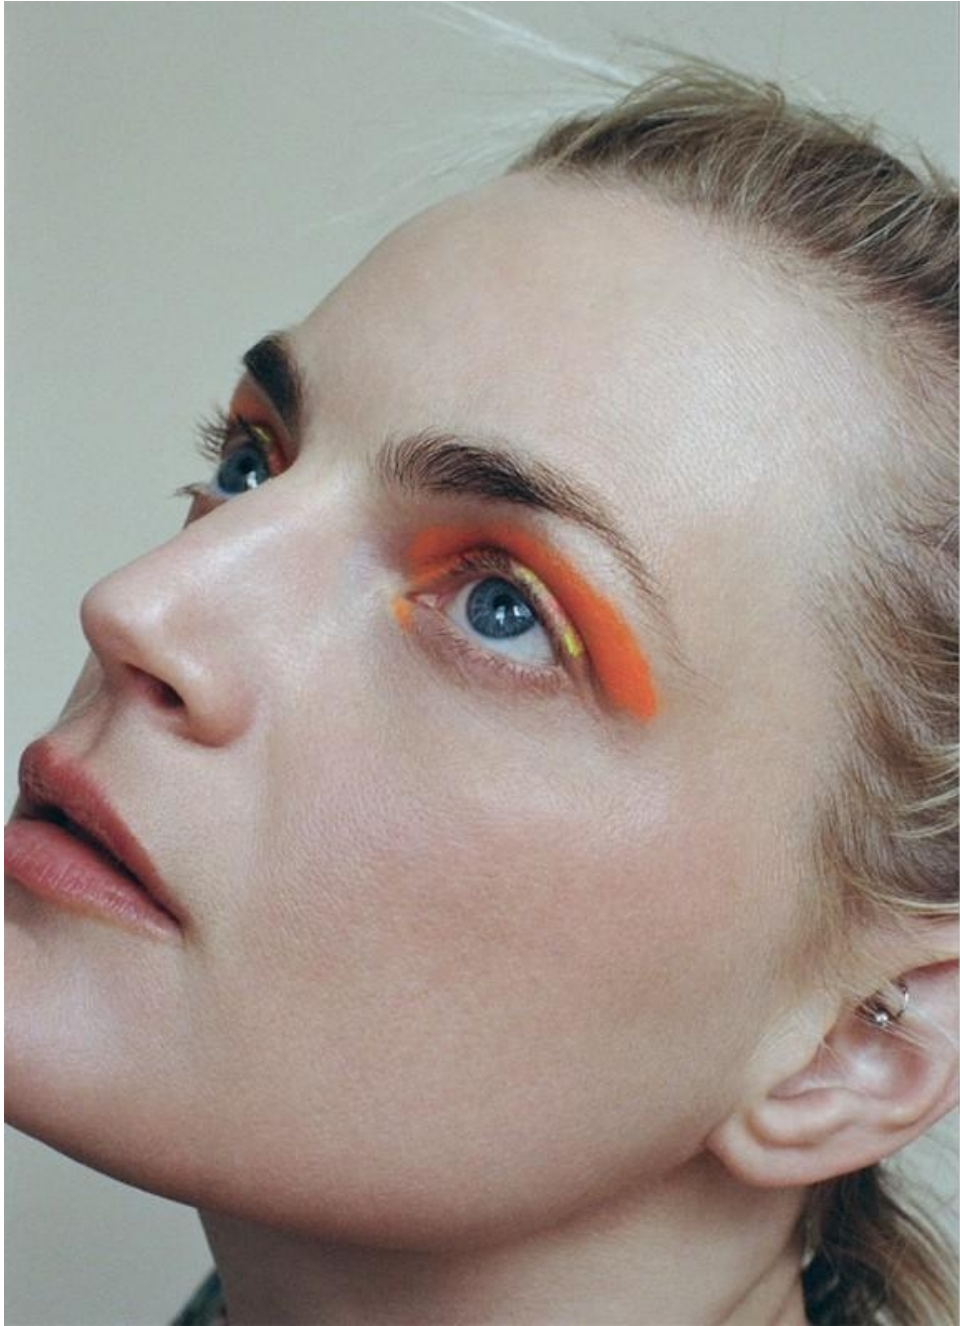

GUINEVERE VAN SEENUS

HEIGHT 5'9 1/2 HAIR *BLONDE* EYES *BLUE* BUST 34 WAIST 25 HIPS 36 SHOE 10