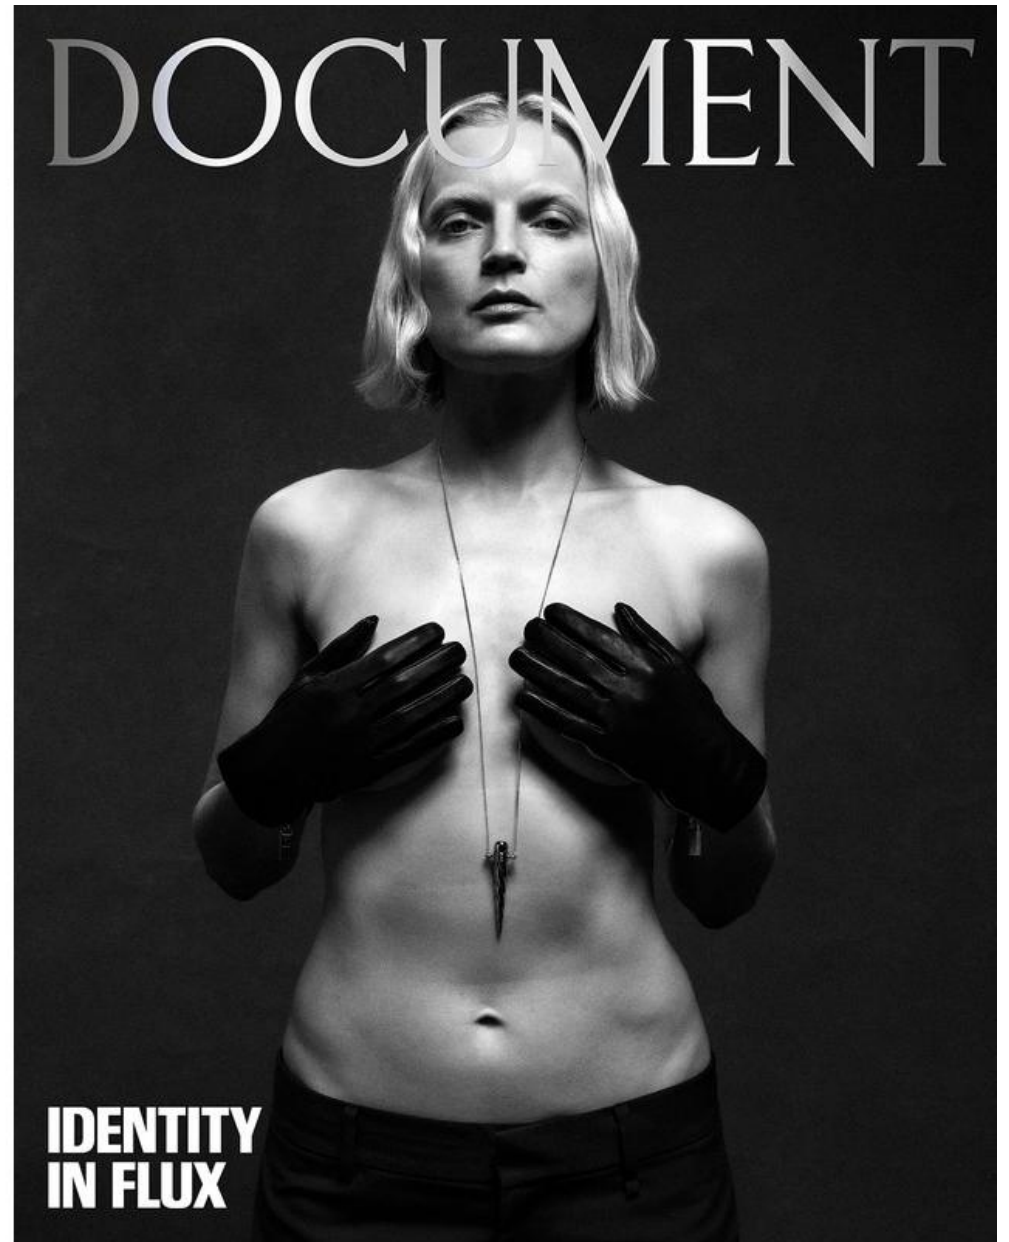

GUINEVERE VAN SEENUS

HEIGHT 5'9 1/2 HAIR *BLONDE* EYES *BLUE* BUST 34 WAIST 25 HIPS 36 SHOE 10