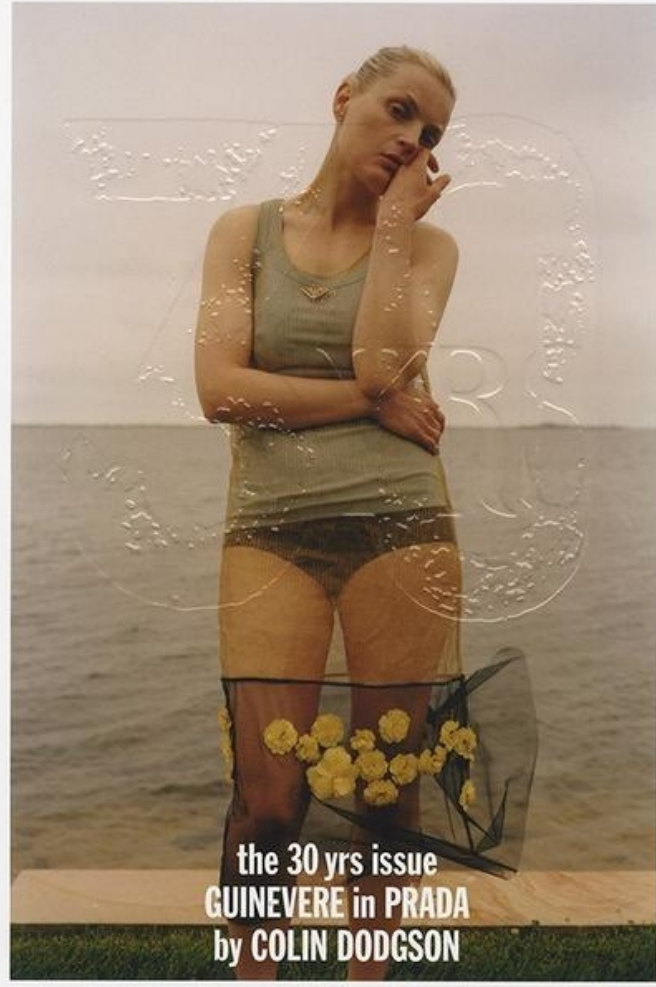

PURPLE

GUINEVERE VAN SEENUS

HEIGHT 5'9 1/2 HAIR *BLONDE* EYES *BLUE* BUST 34 WAIST 25 HIPS 36 SHOE 10