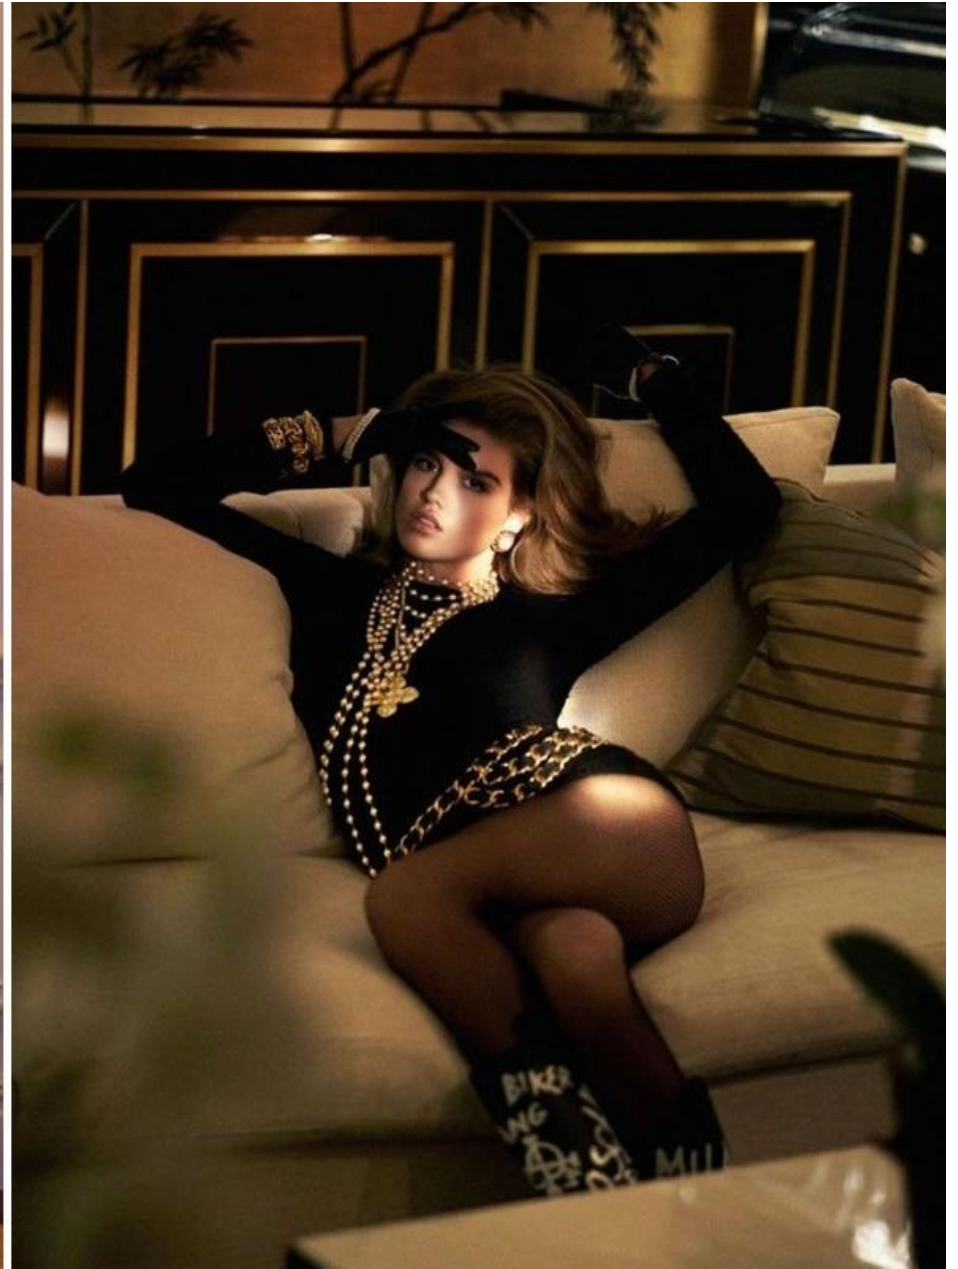

LUNA BIJL

HEIGHT 5'11 HAIR *BROWN* EYES *BLUE* BUST 32 WAIST 24 HIPS 34 1/2 SHOE 8 1/2