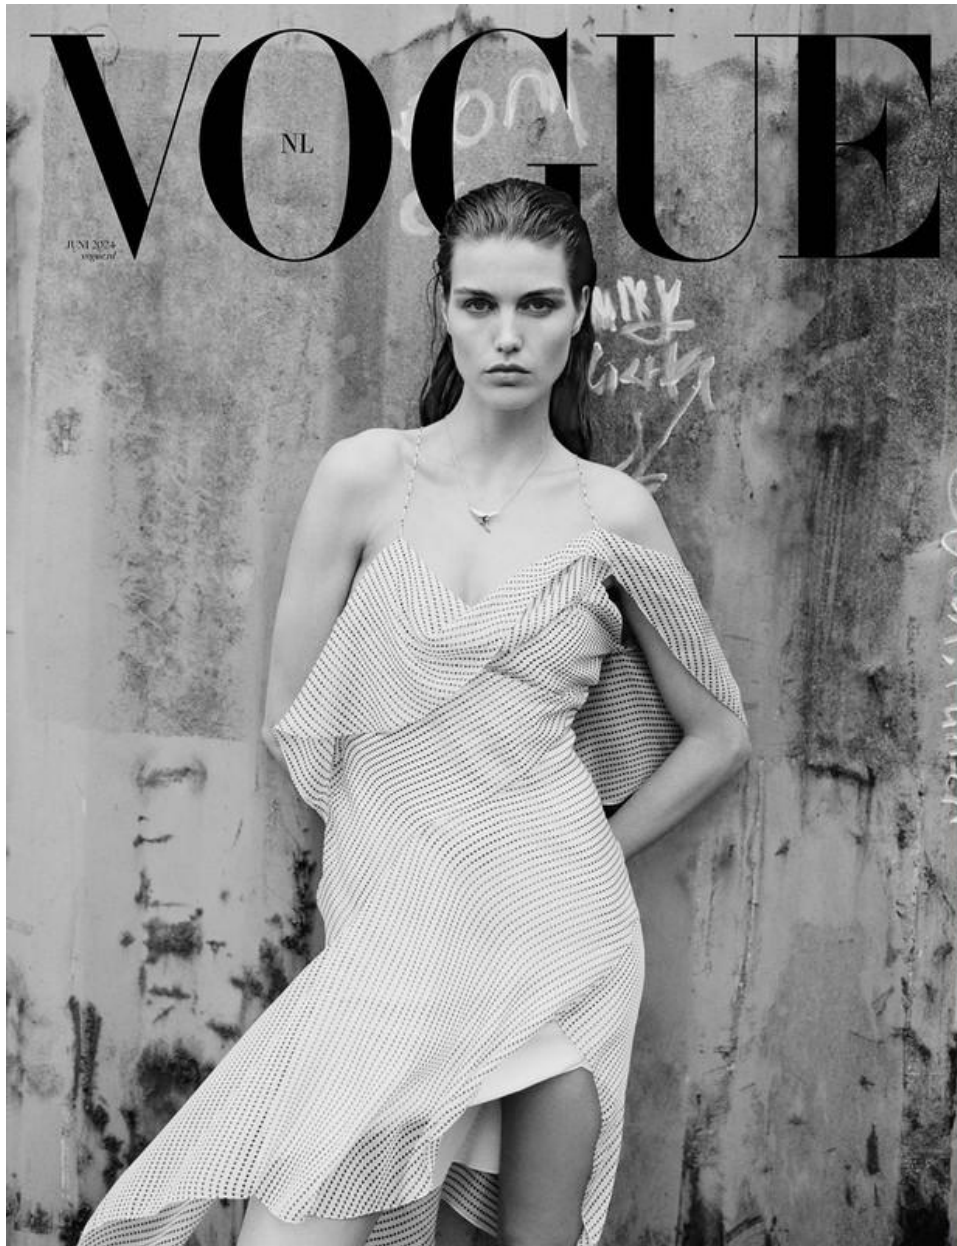

LUNA BIJL

HEIGHT 5'11 HAIR BROWN EYES BLUE BUST 32 WAIST 24 HIPS 34 1/2 SHOE 8 1/2