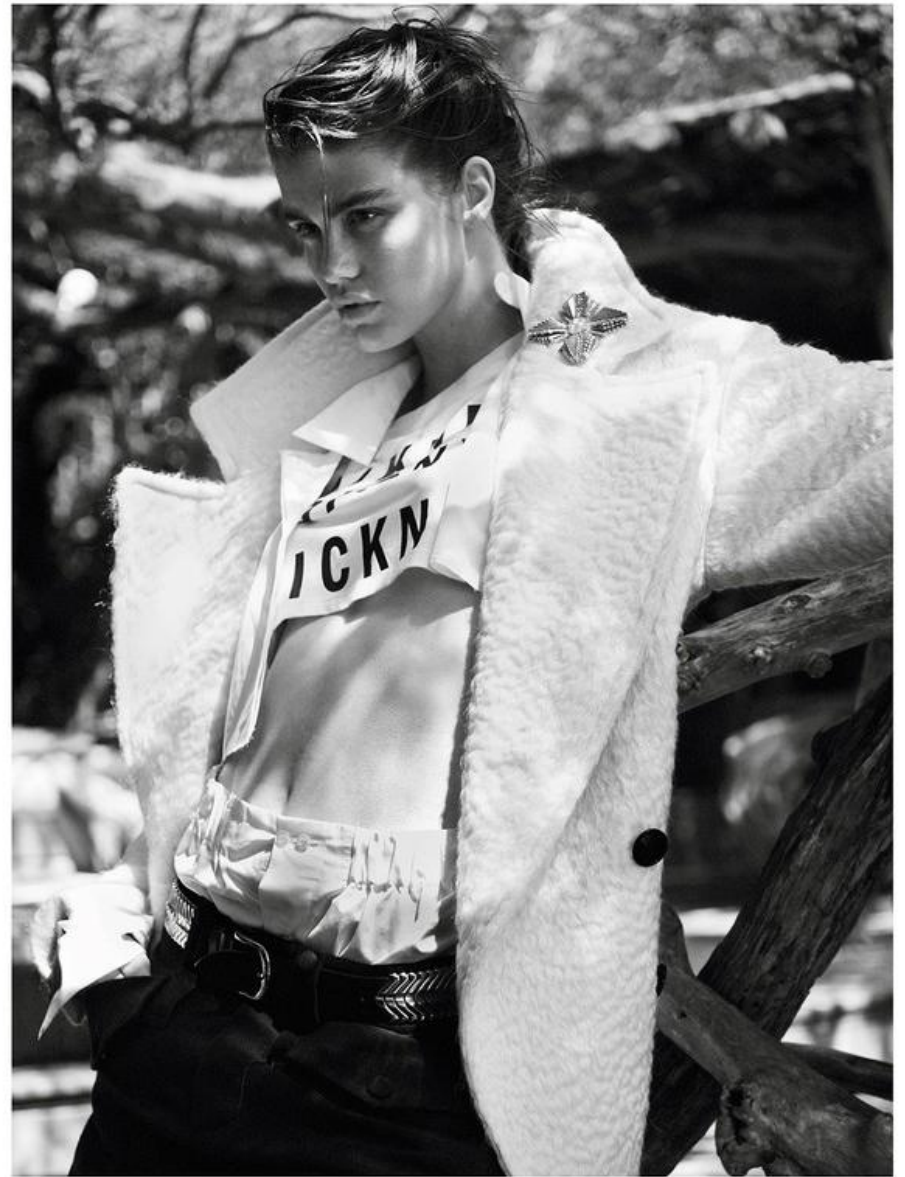

LUNA BIJL

HEIGHT 5'11 HAIR *BROWN* EYES *BLUE* BUST 32 WAIST 24 HIPS 34 1/2 SHOE 8 1/2