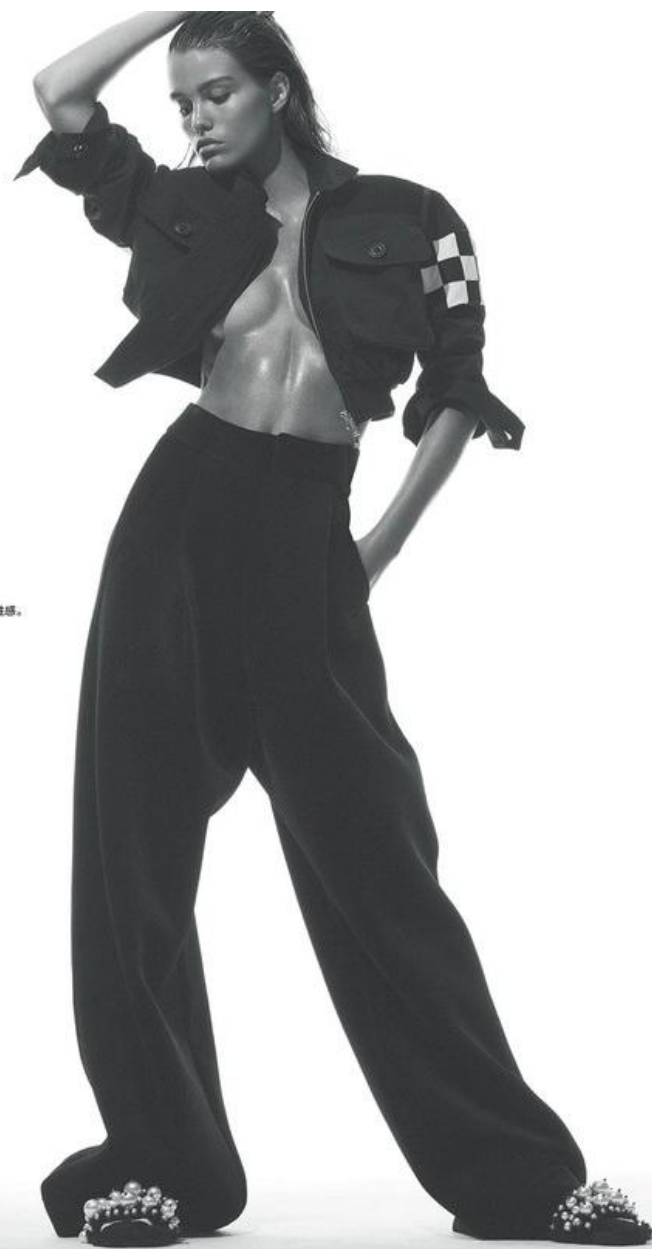

随意感十足的阔腿长裤, 衬托出极致性感。
黑色飞行员夹克 D'Squared²
阔腿长裤 Fenty Puma
珍珠装饰黑色平底鞋 Miu Miu

LUNA BIJL

HEIGHT 5'11 HAIR BROWN EYES BLUE BUST 32 WAIST 24 HIPS 34 1/2 SHOE 8 1/2