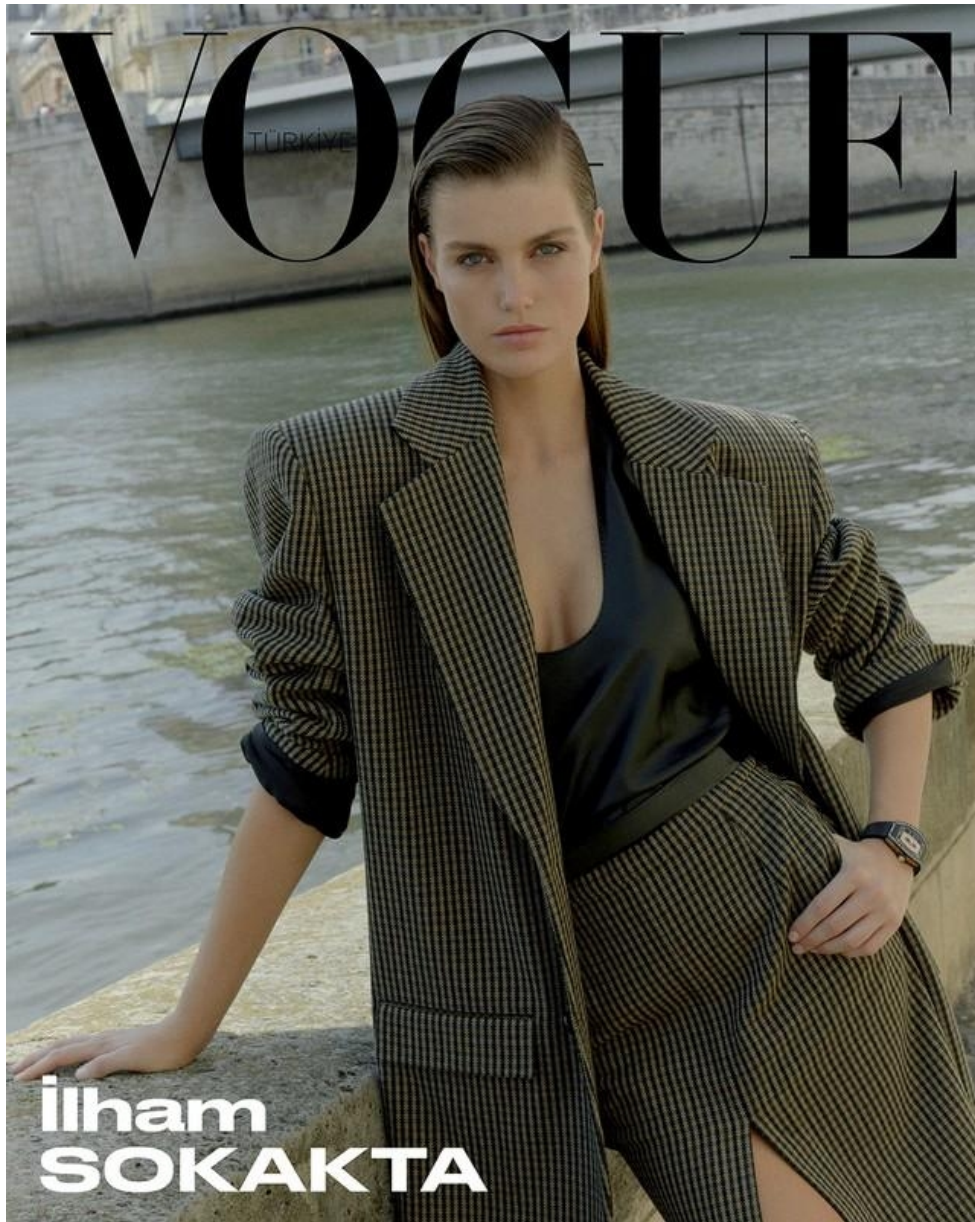

LUNA BIJL

HEIGHT 5'11 HAIR *BROWN* EYES *BLUE* BUST 32 WAIST 24 HIPS 34 1/2 SHOE 8 1/2