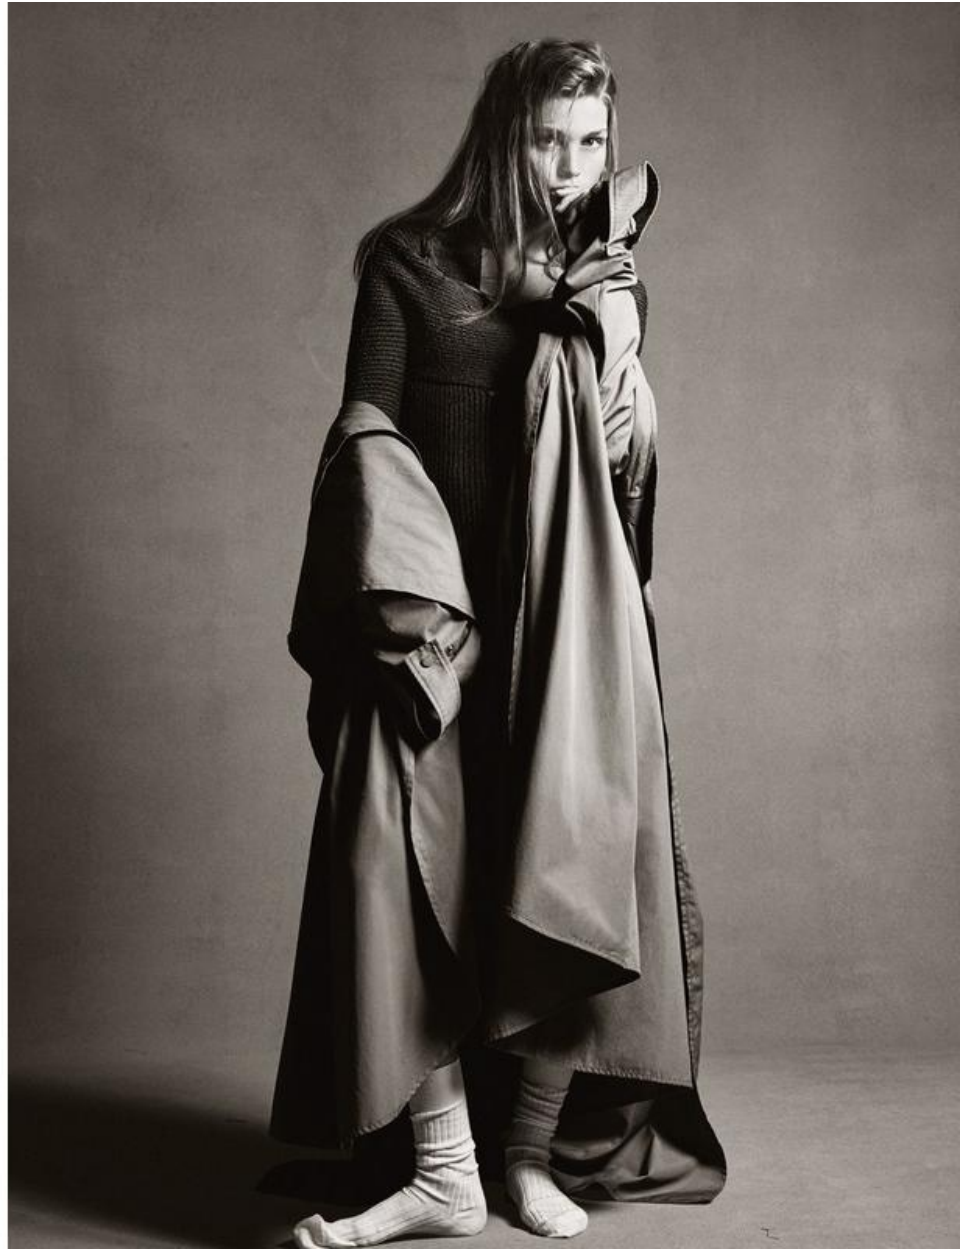

LUNA BIJL

HEIGHT 5'11 HAIR *BROWN* EYES *BLUE* BUST 32 WAIST 24 HIPS 34 1/2 SHOE 8 1/2