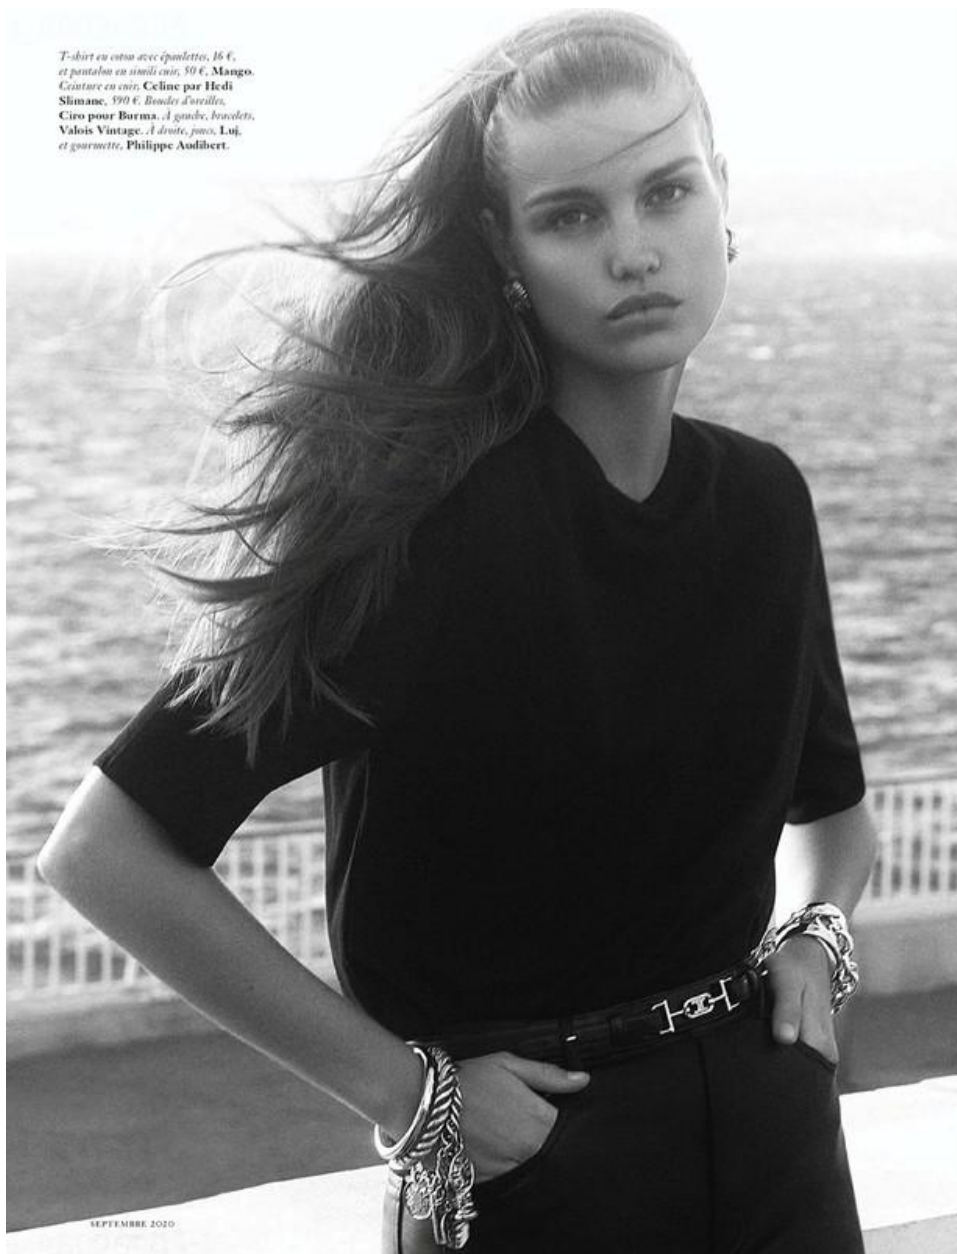

SEPTEMBRE 2020