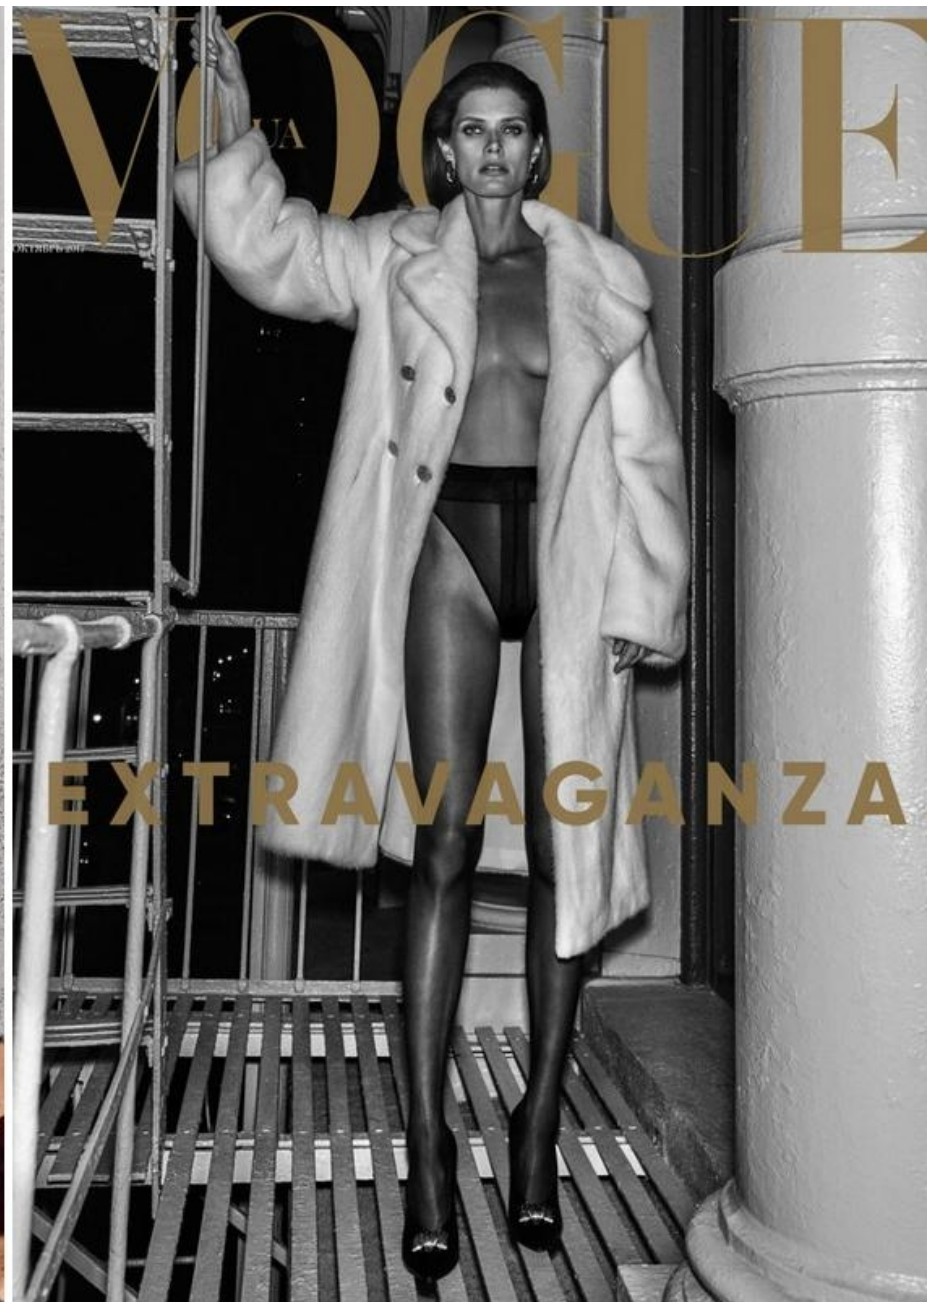

MALGOSIA BELA

HEIGHT 5'10 HAIR *BLONDE* EYES *GREEN* BUST 35 WAIST 25 1/2 HIPS 35 1/2 SHOE 9