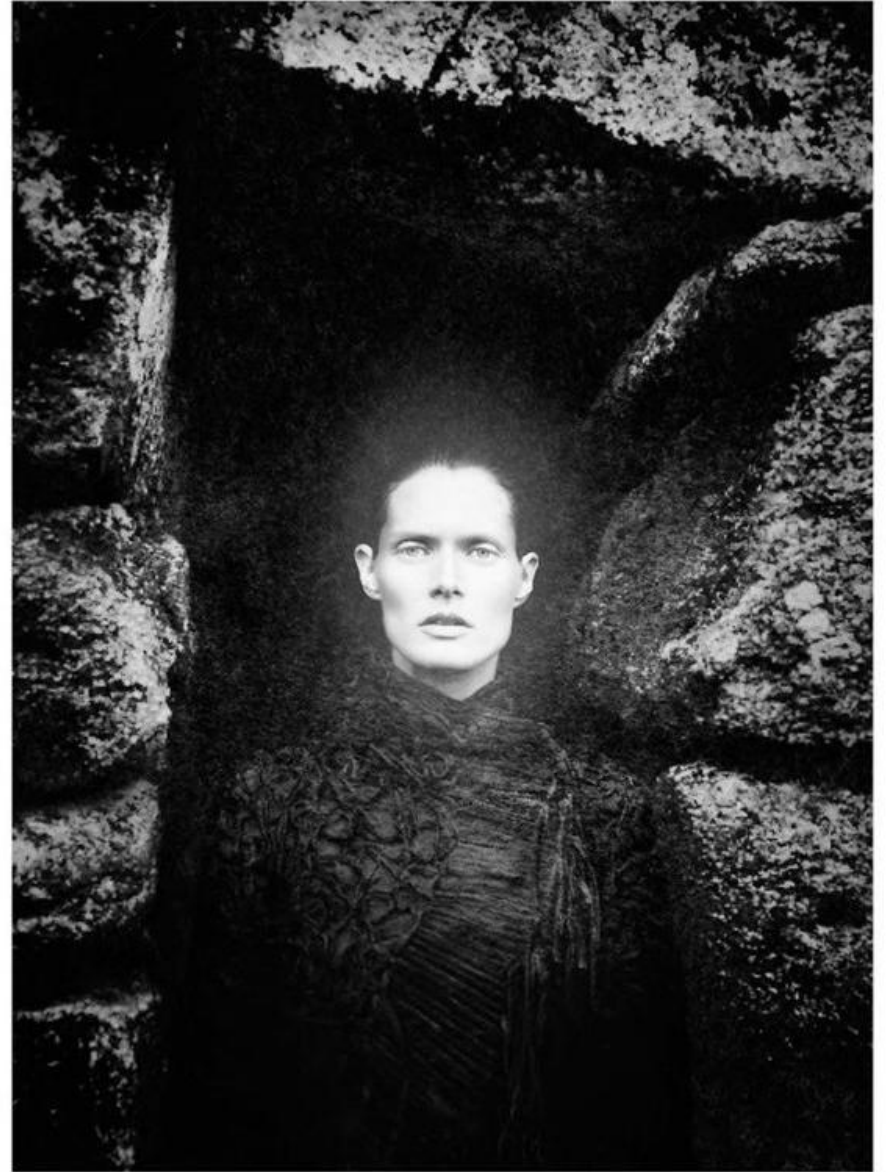

fashion screen

MALGOSIA BELA

HEIGHT 5'10 HAIR *BLONDE* EYES *GREEN* BUST 35 WAIST 25 1/2 HIPS 35 1/2 SHOE 9