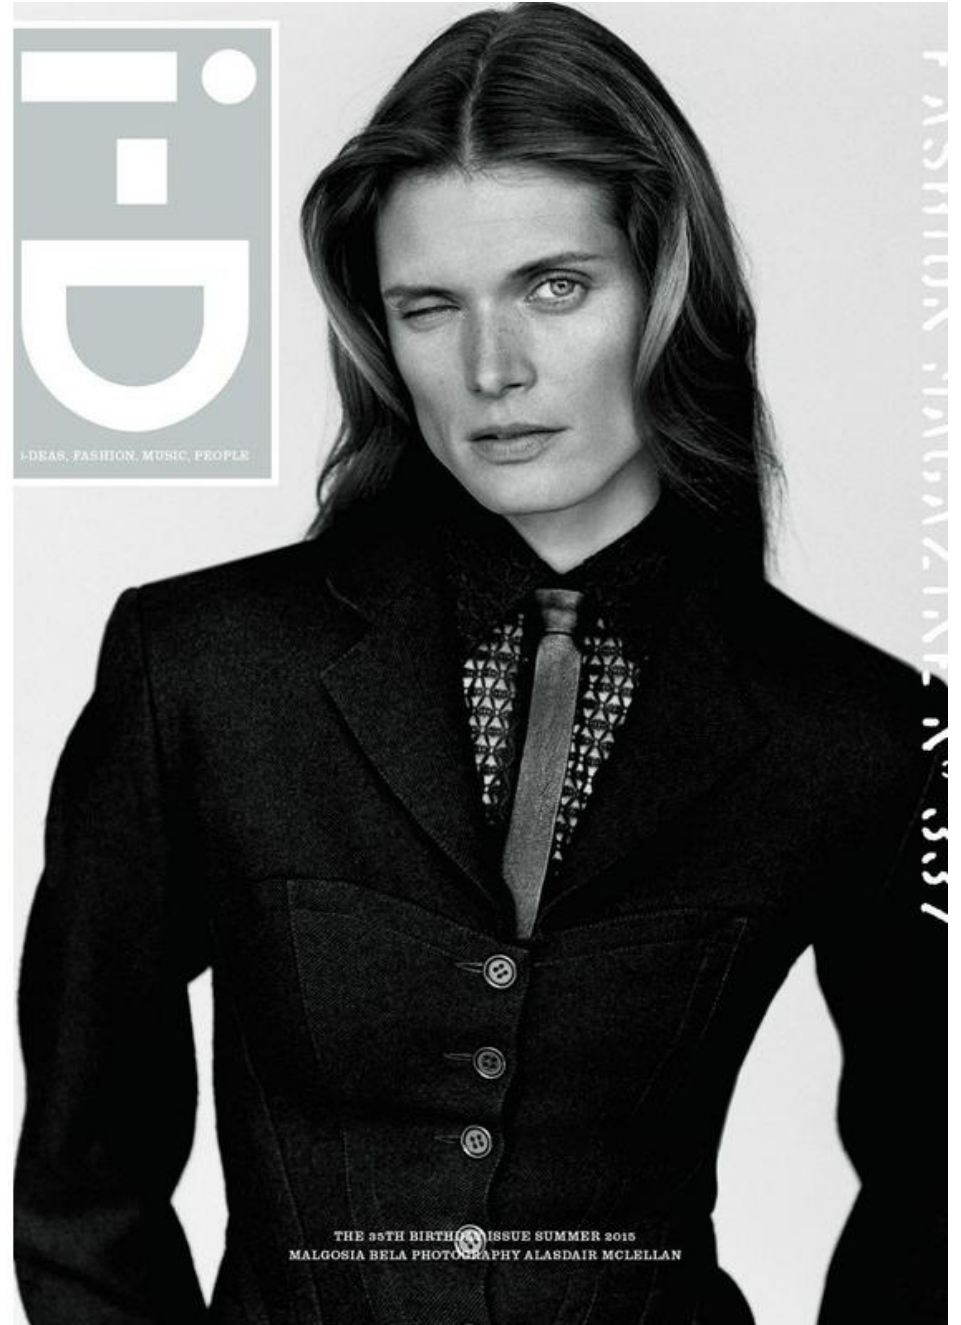

PURPLE

the essence of fashion issue

#41 s/s 2024

malgosia bela in balenciaga by mark borthwick

MALGOSIA BELA

HEIGHT 5'10 HAIR *BLONDE* EYES *GREEN* BUST 35 WAIST 25 1/2 HIPS 35 1/2 SHOE 9