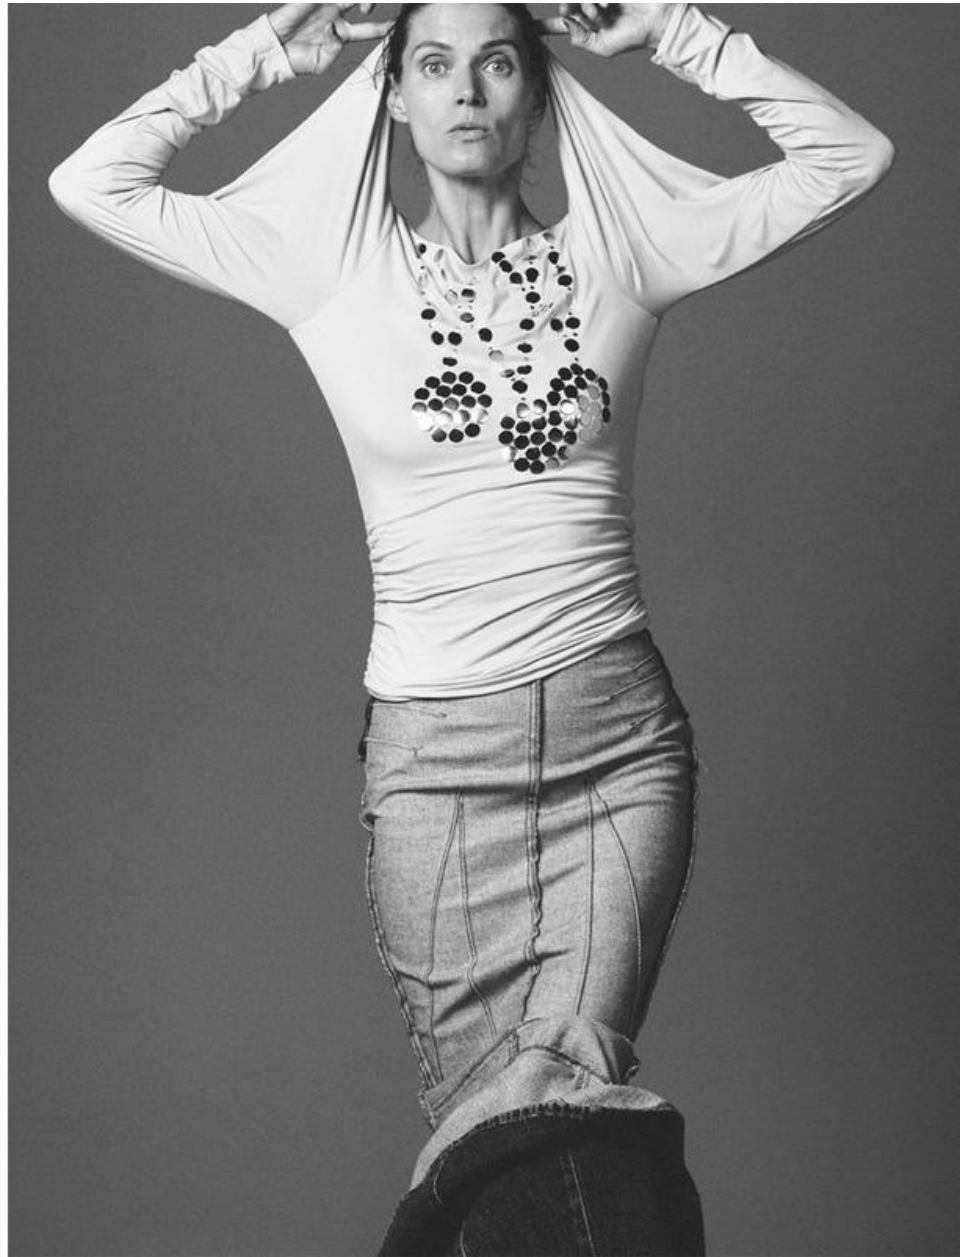

MALGOSIA BELA

HEIGHT 5'10 HAIR *BLONDE* EYES *GREEN* BUST 35 WAIST 25 1/2 HIPS 35 1/2 SHOE 9