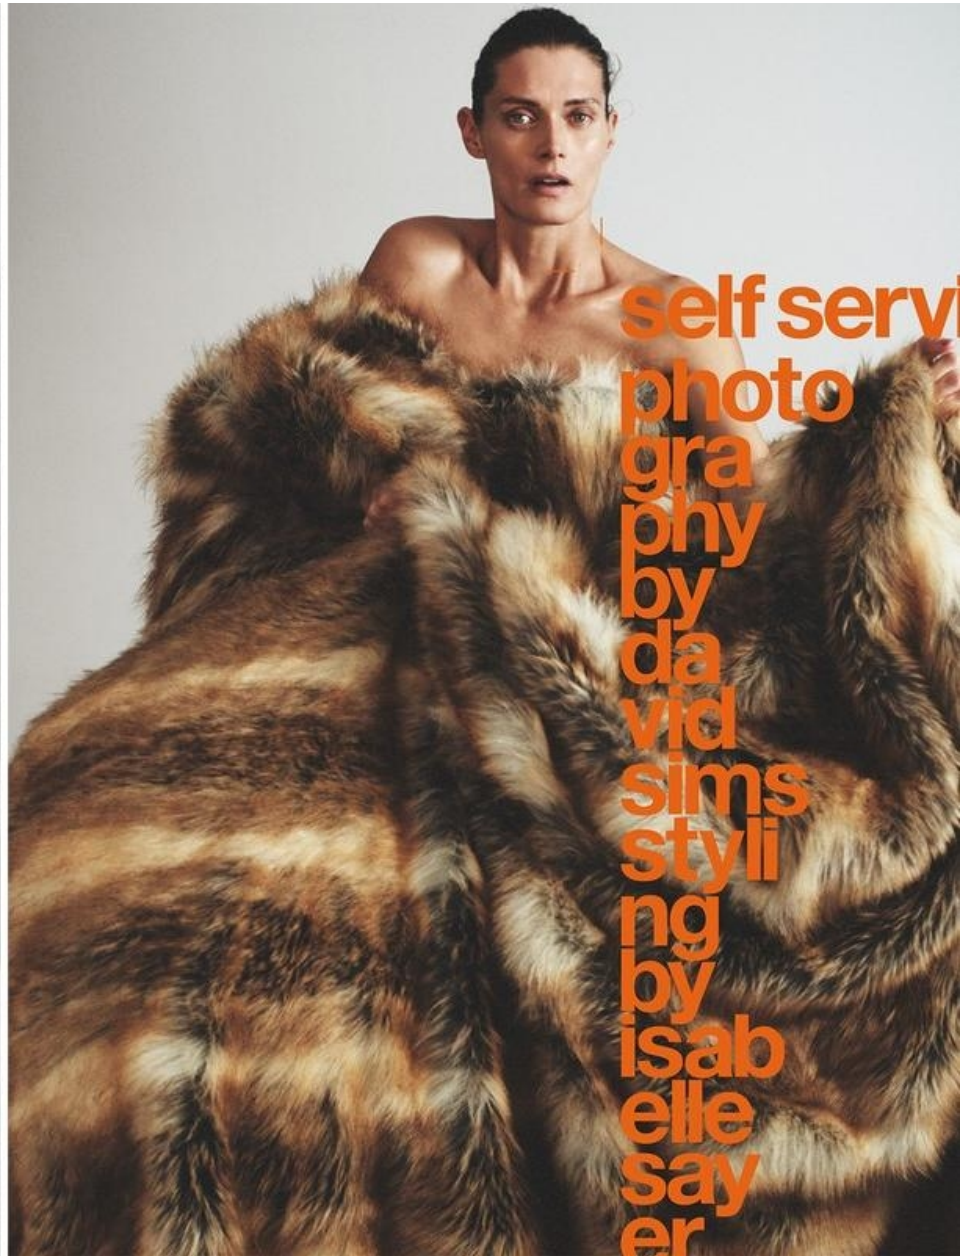

MALGOSIA BELA

HEIGHT 5'10 HAIR *BLONDE* EYES *GREEN* BUST 35 WAIST 25 1/2 HIPS 35 1/2 SHOE 9