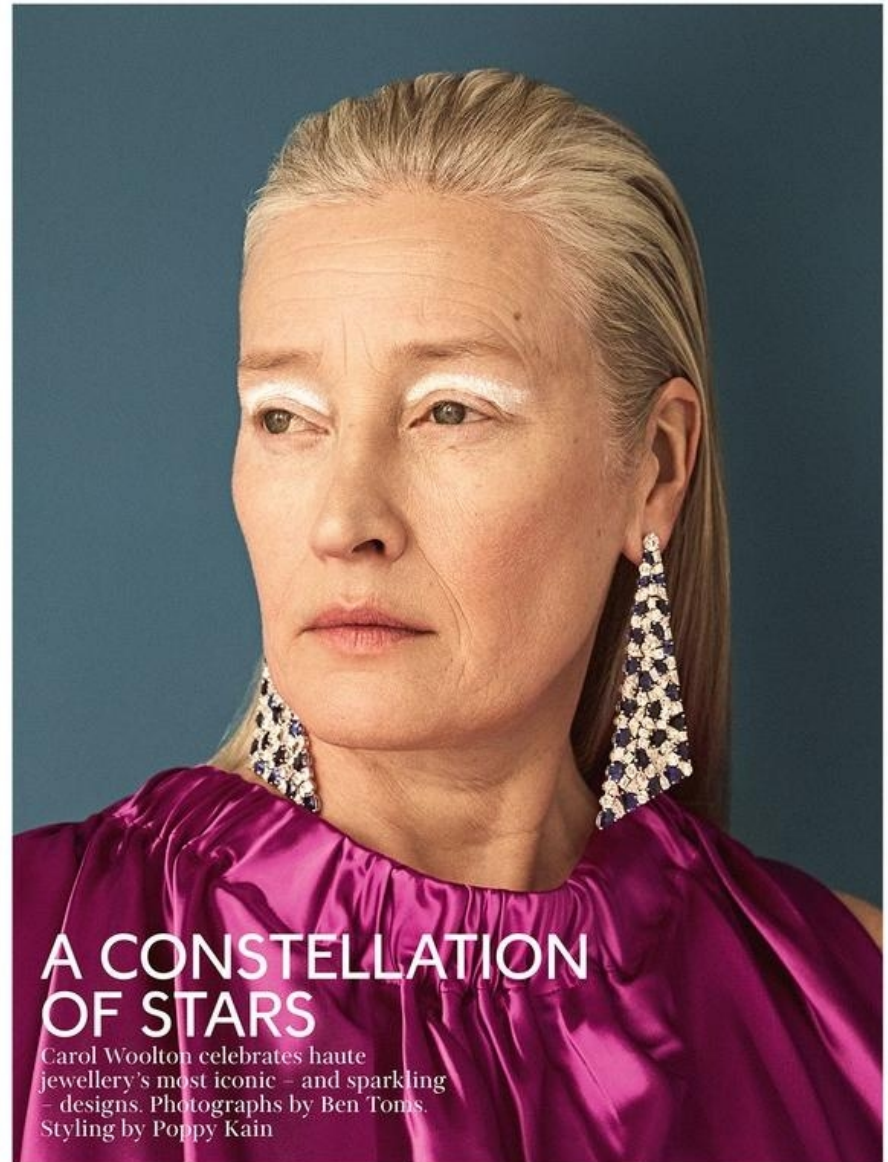

MARIE SOPHIE

MARIE SOPHIE

HEIGHT 5'9 1/2 HAIR GREY EYES BLUE/GREEN BUST 34 WAIST 24 HIPS 36 SHOE 9

MARIE SOPHIE

HEIGHT 5'9 1/2 HAIR GREY EYES BLUE/GREEN BUST 34 WAIST 24 HIPS 36 SHOE 9

MARIE SOPHIE

HEIGHT 5'9 1/2 HAIR *GREY* EYES *BLUE/GREEN* BUST 34 WAIST 24 HIPS 36 SHOE 9

Location: Paris 5

Clear Signals

Coat: Sacai
Bag: Carven

Photographer: David Paige
Model: Marie Sophie @ Supreme Paris
Stylist: Gemma Bedini

MARIE SOPHIE

HEIGHT 5'9 1/2 HAIR GREY EYES BLUE/GREEN BUST 34 WAIST 24 HIPS 36 SHOE 9