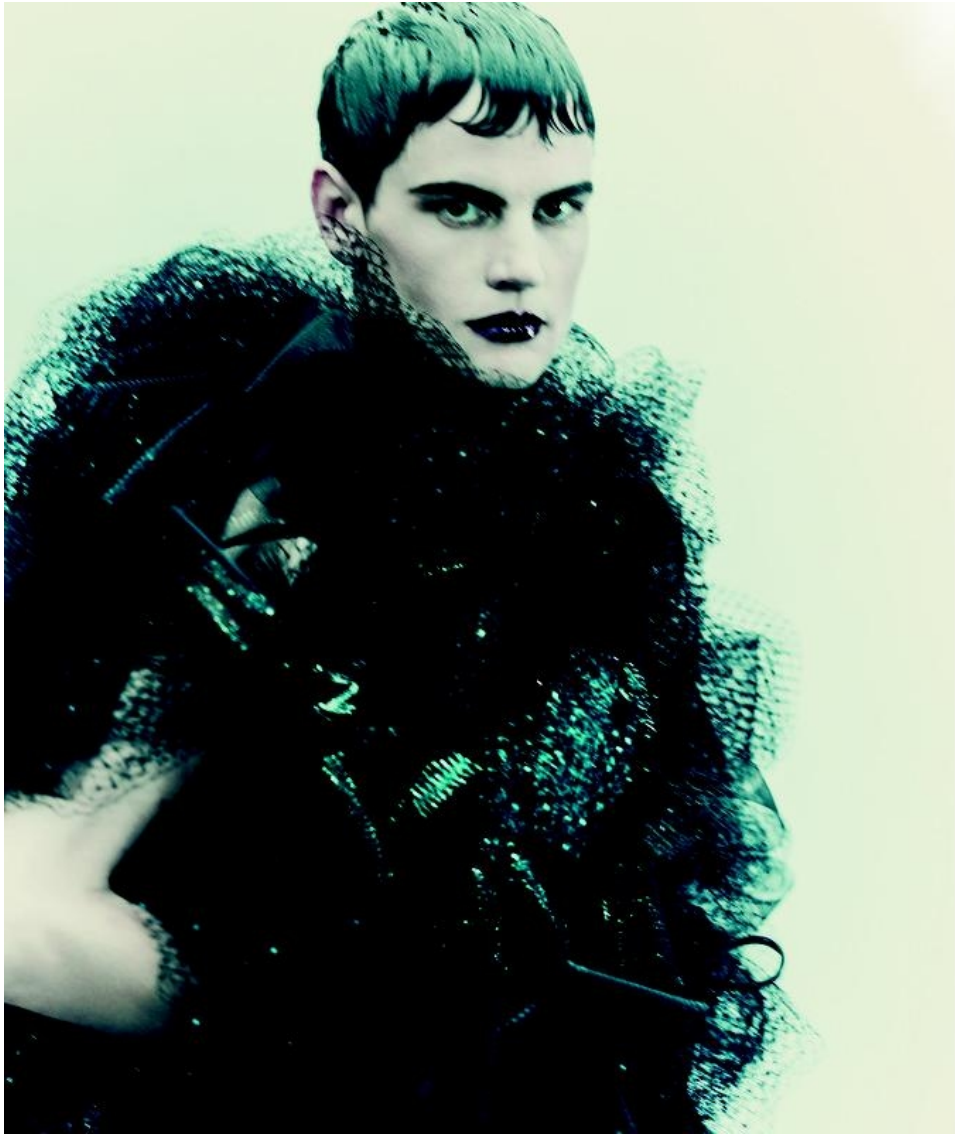

SASKIA DE BRAUW

HEIGHT 5'10 HAIR BROWN EYES BROWN BUST 33 WAIST 24 HIPS 34 1/2 SHOE 10