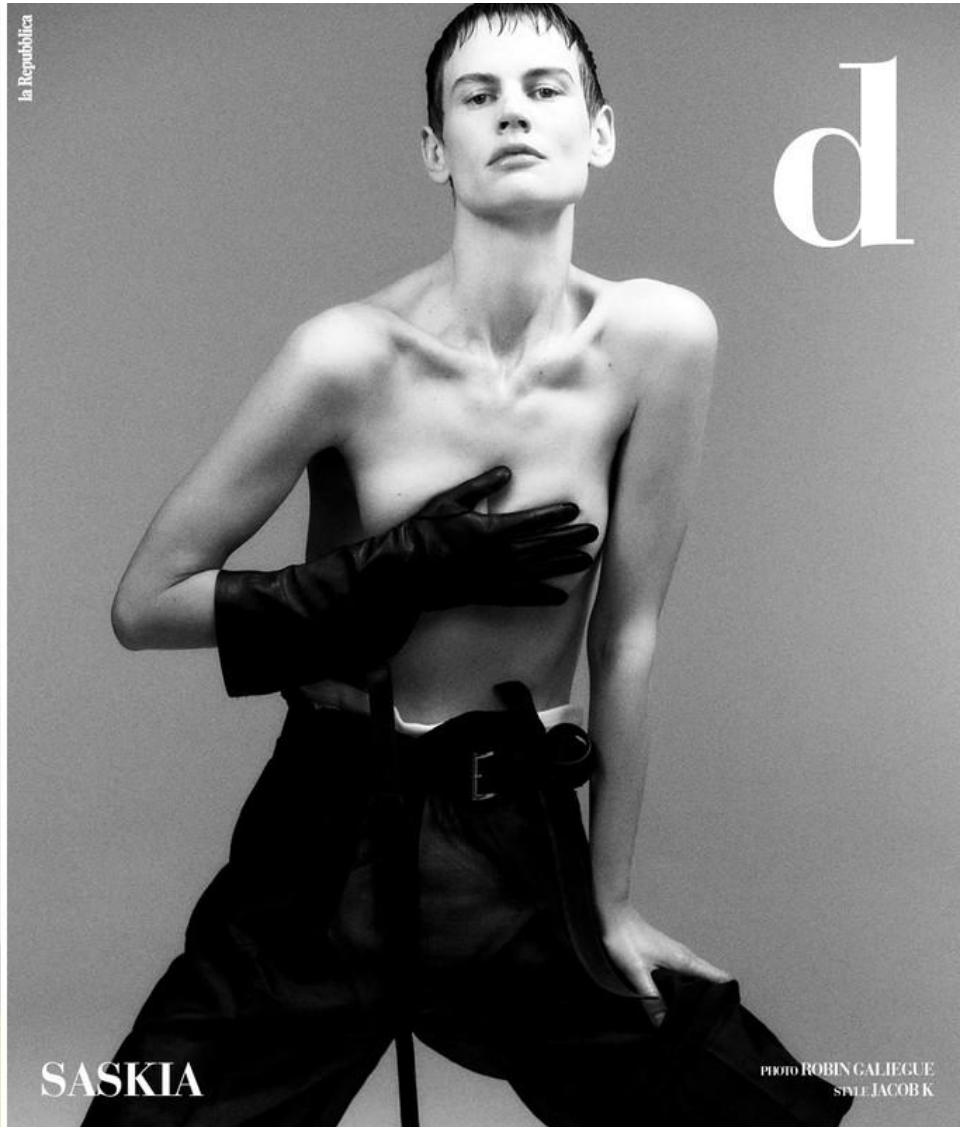

SASKIA DE BRAUW

HEIGHT 5'10 HAIR BROWN EYES BROWN BUST 33 WAIST 24 HIPS 34 1/2 SHOE 10