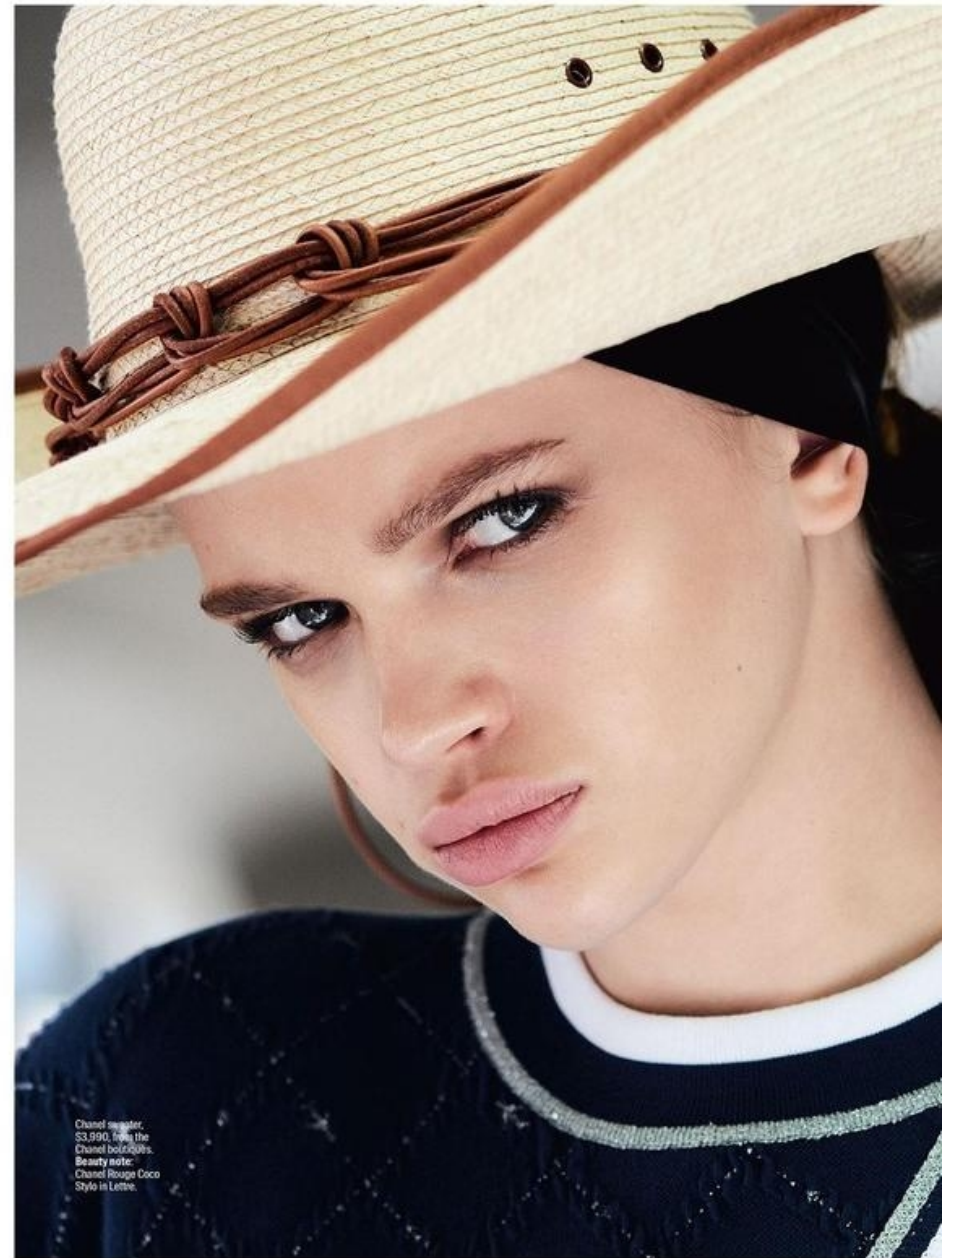

STELLA LUCIA

HEIGHT 5'9 1/2 HAIR *BLONDE* EYES *BLUE* BUST 30 WAIST 23 1/2 HIPS 34 SHOE 9 1/2