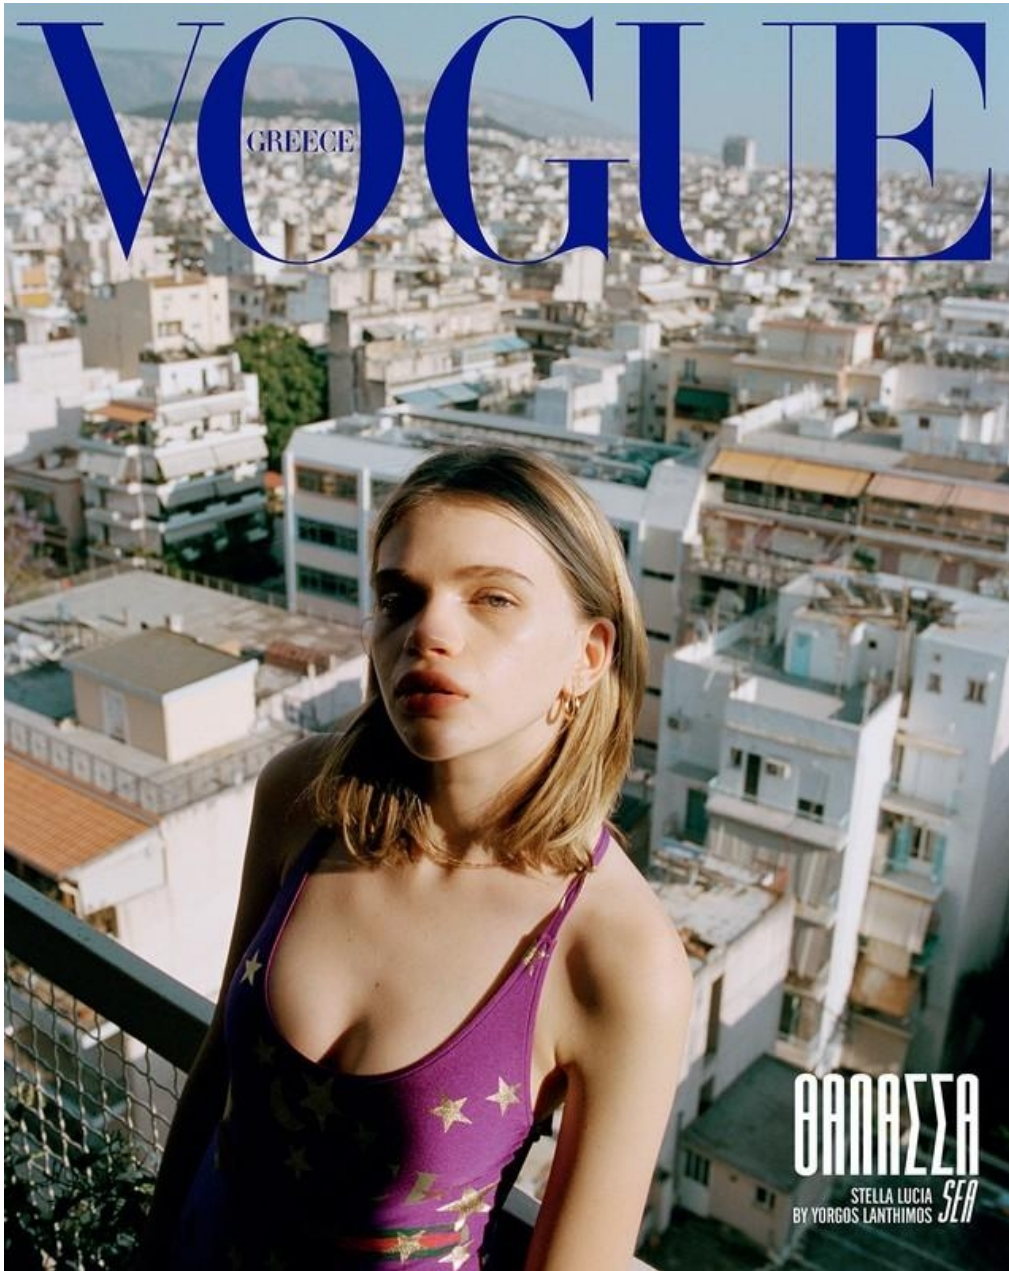

STELLA LUCIA

HEIGHT 5'9 1/2 HAIR BLONDE EYES BLUE BUST 30 WAIST 23 1/2 HIPS 34 SHOE 9 1/2